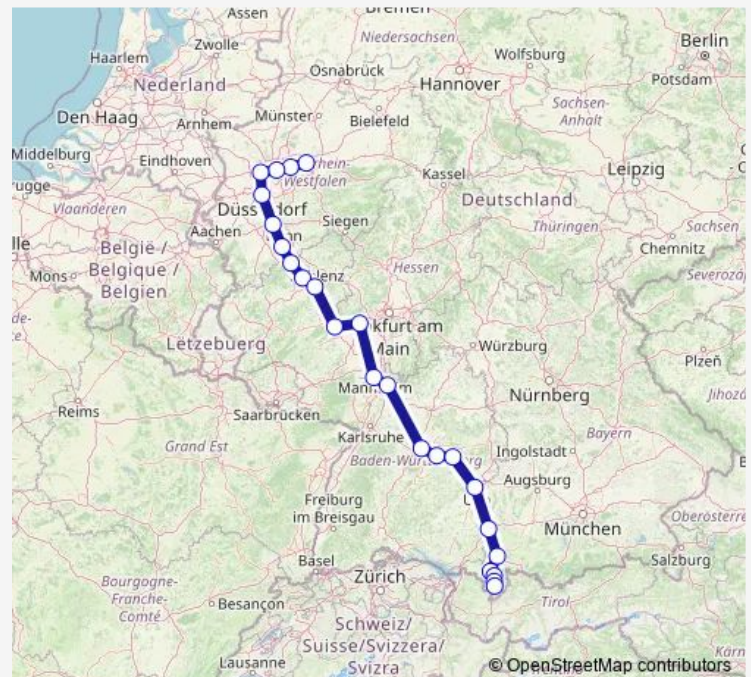

Direction

Dortmund Hbf — Oberstdorf

24 stops

[Open route schedule](#)

Dortmund Hbf

Bochum Hbf

Essen Hbf

Duisburg Hbf

Saturday 09:26-09:52

Sunday 09:26-09:52

Route info

Direction: Dortmund Hbf

Stops: 24

Trip Duration: 8 hour 21 min

RE 2013

BusMaps

Sonthofen

Fischen

Oberstdorf

Direction

Dortmund Hbf — Oberstdorf

23 stops

[Open route schedule](#)

Dortmund Hbf

Thursday 09:29

Friday 09:29

Saturday 09:29

Sunday 09:29

Route info

Direction: Dortmund Hbf

Stops: 20

Trip Duration: 8 hour 44 min