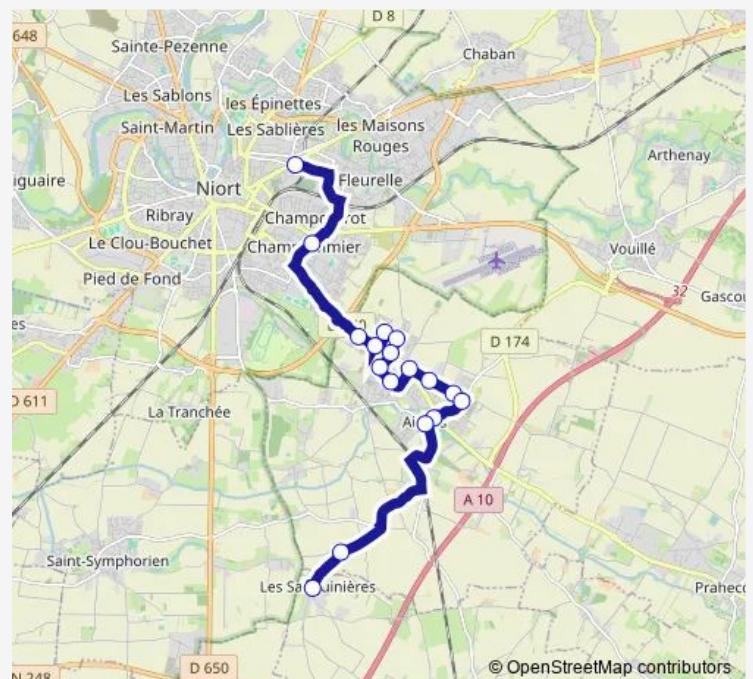

### Direction

Lycee Saint Andre — LES Sanguinieres

17 stops

[Open route schedule](#)

Lycee Saint Andre

Lycee Paul Guerin

Maison Neuve

Fief Chevalier

### Route schedule

Lycee Saint Andre — LES Sanguinieres

Monday —

Tuesday —

Wednesday 12:43

Thursday —

Friday —

Saturday —

### Route info

Direction: Lycee Saint Andre

Stops: 17

Trip Duration: 0 hour 42 min

A107 Bus time schedules and route maps are available in an offline PDF at [busmaps.com](https://busmaps.com). Use the [busmaps.com](https://busmaps.com) website to see live bus times, train schedule or subway schedule, and step-by-step directions for all public transit in Niort