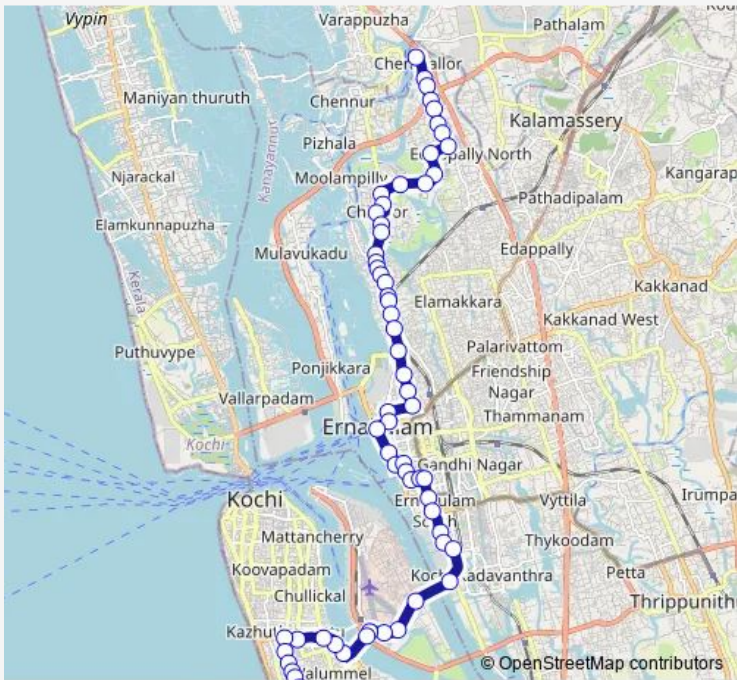

Route schedule  
Cheranallor — Mundamveli

Monday	06:00
Tuesday	06:00
Wednesday	06:00
Thursday	06:00
Friday	06:00
Saturday	06:00
Sunday	06:00

Route info

Direction: Cheranallor

Stops: 61

Trip Duration: 1 hour 10 min

Cheranallor ↔ Mundamveli BusMaps

Kurishupalli

Don Bosco

Vaduthala Gate

School Padi

Lourde's Hospital

Pachalam Junction

Ayyappankavu

## Route info

Direction: Mundamveli

Stops: 58

Trip Duration: 1 hour 9 min

High Court Junction

Saritha

St Alberts

Kacheripadi