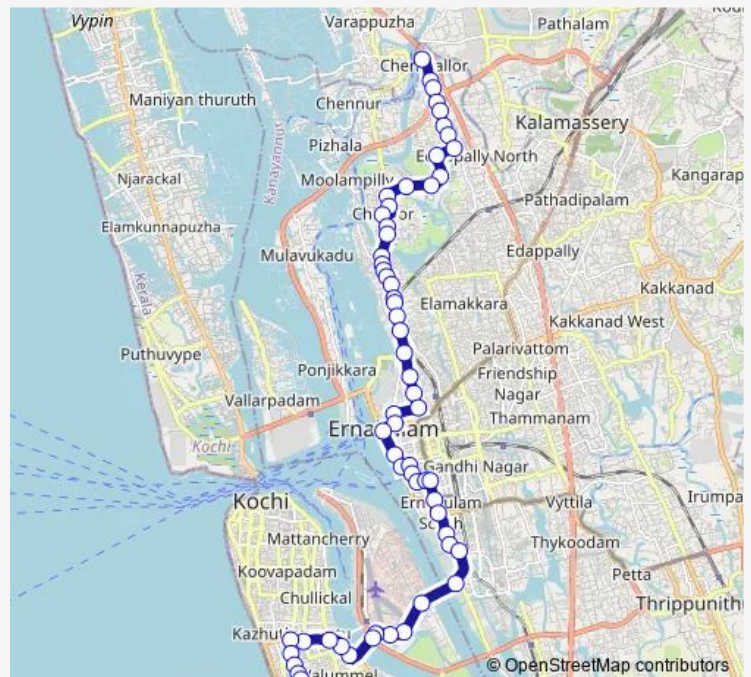

Thursday 06:00

Friday 06:00

Saturday 06:00

Sunday 06:00

Route info

Direction: Cheranalloor

Stops: 61

Trip Duration: 1 hour 10 min