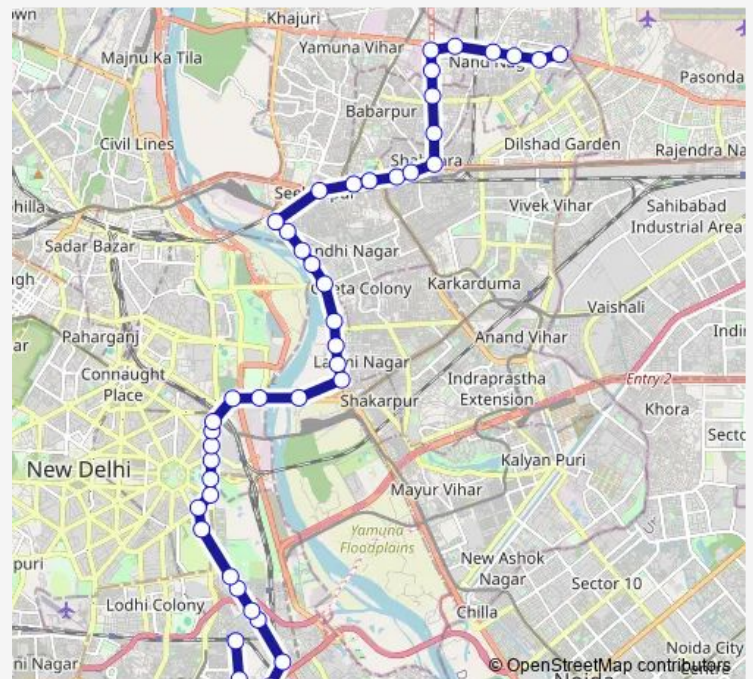

Ito

Delhi Secretariat

Rainy Well

Route schedule

Jal Vihar Terminal — Harsh Vihar

Monday 05:35-20:11

Tuesday 05:35-20:11

Wednesday 05:35-20:11

Thursday 05:35-20:11

Friday 05:35-20:11

Saturday 05:35-20:11

Sunday 05:35-20:11

Route info

Direction: Jal Vihar Terminal

Stops: 45

Trip Duration: 1 hour 42 min