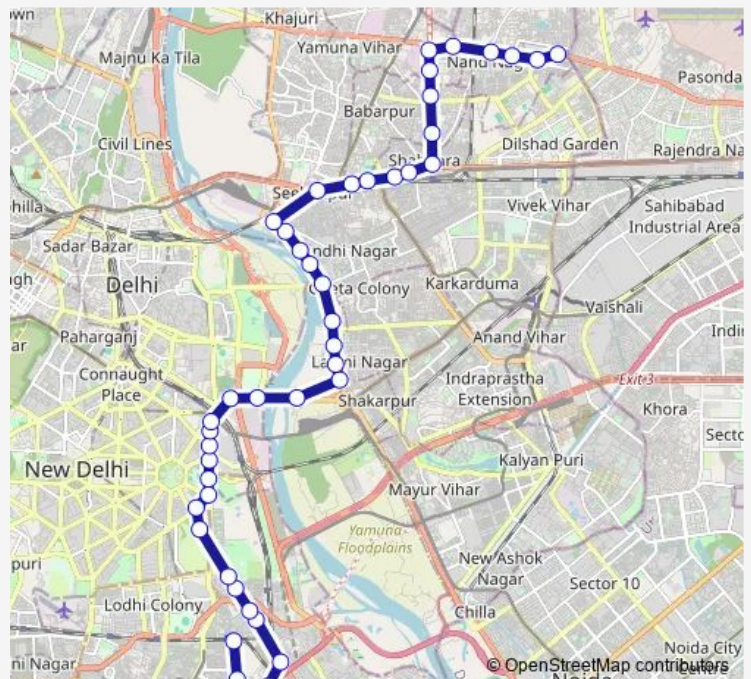

Ito

Delhi Secretariat

Rainy Well

Route schedule

Jal Vihar Terminal — Harsh Vihar

Monday 05:35-20:11

Tuesday 05:35-20:11

Wednesday 05:35-20:11

Thursday 05:35-20:11

Friday 05:35-20:11

Saturday 05:35-20:11

Sunday 05:35-20:11

Route info

Direction: Jal Vihar Terminal

Stops: 45

Trip Duration: 1 hour 42 min