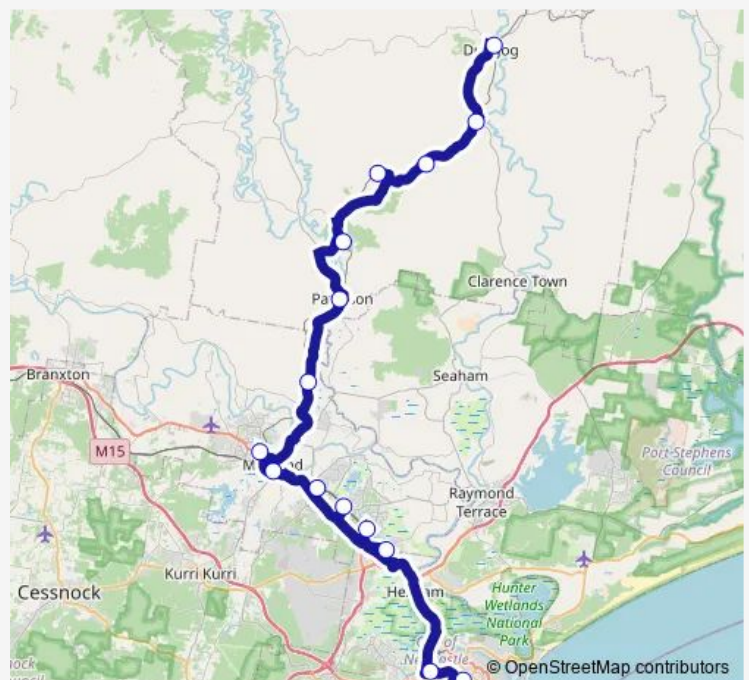

## Rail Replacement Bus Service 19hu Newcastle Interchange, then all station to Warabrook, Beresfield, then all stations to Victoria Street, Maitland, then all stations to Dungog

[Go to website](#)

### Direction

Newcastle Interchange, Stand C — Dungog Station, Coach Stop

17 stops

[Open route schedule](#)

- Newcastle Interchange, Stand C
- Hamilton Station, Beaumont St, Stand A
- Platt St Opp Waratah Station
- Ring Rd Opp Mathematics Building
- Addison St Opp Beresfield Station
- Thornton Station, Karuah St
- Metford Station, Ferraby Dr
- Victoria Street Station, Victoria St
- Maitland Station, Station St
- Telarah Station, Johnson St
- Mindaribba Station Carpark, Tocal Rd
- Paterson Station, Main St
- Martins Creek Station, Grace Av
- Hilldale Station, Hilldale Rd
- Wallarobba Station
- Wirragulla Station, Dungog Rd
- Dungog Station, Coach Stop

### Route info

Direction: Newcastle Interchange, Stand C

Stops: 17

Trip Duration: 2 hour 13 min

Martins Creek Station, Grace Av

Main St Opp Paterson Station

Mindaribba Station Carpark, Tocal Rd

Telarah Station, Johnson St

Maitland Station, Station St

Victoria Street Station, Victoria St

Metford Station, Ferraby Dr