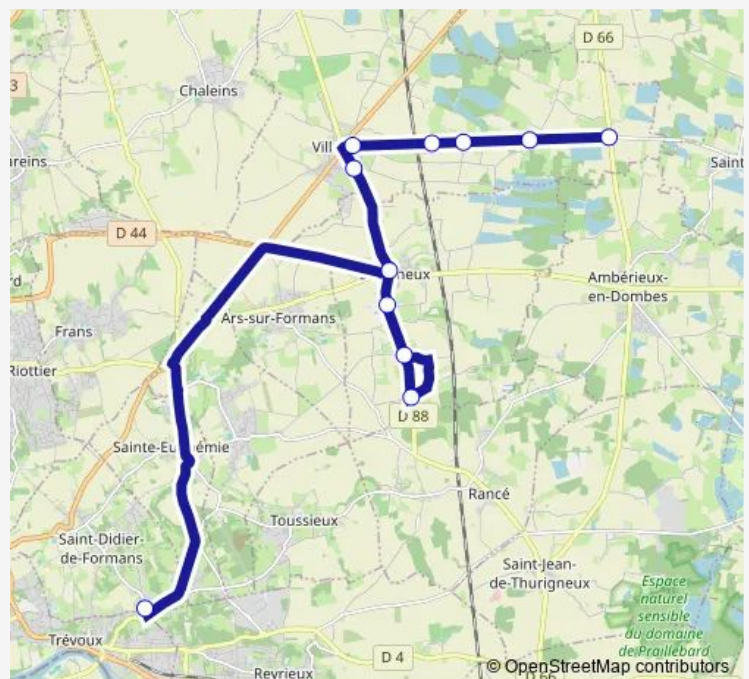

### Direction

Saint-Didier-de-Formans, Collège — Villeneuve, LE Perrochet

11 stops

[Open route schedule](#)

Saint-Didier-de-Formans, Collège

Savigneux, LES Tennis

Savigneux, Juis

Savigneux, Chemin DE Pierre

### Route schedule

Saint-Didier-de-Formans, Collège — Villeneuve, LE Perrochet

Monday 17:05

Tuesday 17:05

Wednesday 12:40

Thursday 17:05

Friday 17:05

Saturday —

### Route info

Direction: Saint-Didier-de-Formans, Collège

Stops: 11

Trip Duration: 0 hour 42 min

SP1501

## Route info

Direction: Villeneuve, LE Perrochet

Stops: 16

Trip Duration: 1 hour 2 min

SP1501 School Bus time schedules and route maps are available in an offline PDF at [busmaps.com](https://busmaps.com). Use the [busmaps.com](https://busmaps.com) website to see live bus times, train schedule or subway schedule, and step-by-step directions for all public transit in Villeneuve