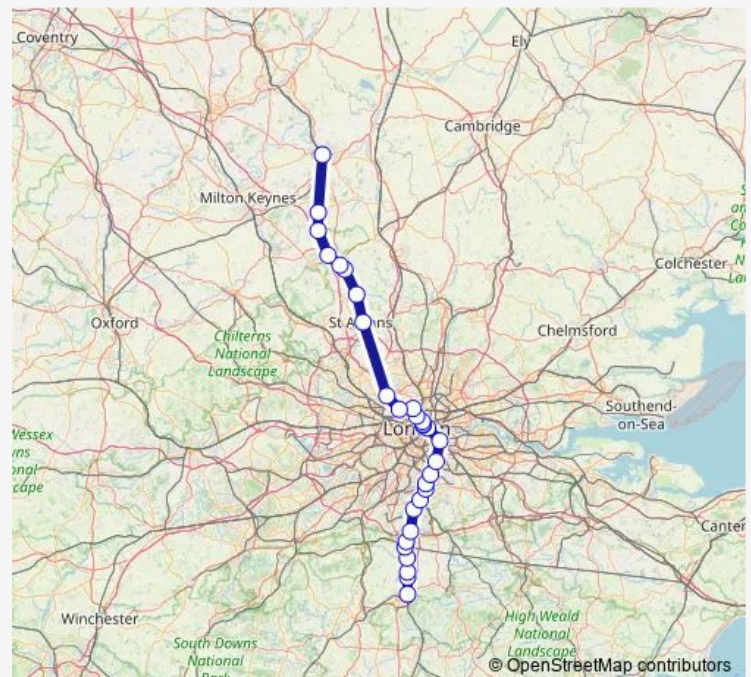

Cricklewood

Hendon

Mill Hill Broadway

Route schedule

Three Bridges — Bedford

Monday	01:41-01:41 ⁺¹
Tuesday	00:37-01:41 ⁺¹
Wednesday	00:37-01:41 ⁺¹
Thursday	00:37-01:41 ⁺¹
Friday	01:41-01:41 ⁺¹
Saturday	01:41-05:15
Sunday	25:41 ⁺¹

Route info

Direction: Three Bridges

Stops: 31

Trip Duration: 2 hour 22 min

TI:Tbd->Bdm — TL train service from TBD to Bdm

Elstree & Borehamwood

Radlett

St Albans City

Harpenden

Luton Airport Parkway

Luton

Leagrave

Harlington (Beds)

Flitwick

Bedford

Direction

—

Route info

Direction: Three Bridges

Stops: 34

Trip Duration: 2 hour 21 min

Hendon

St Albans City

Harpenden