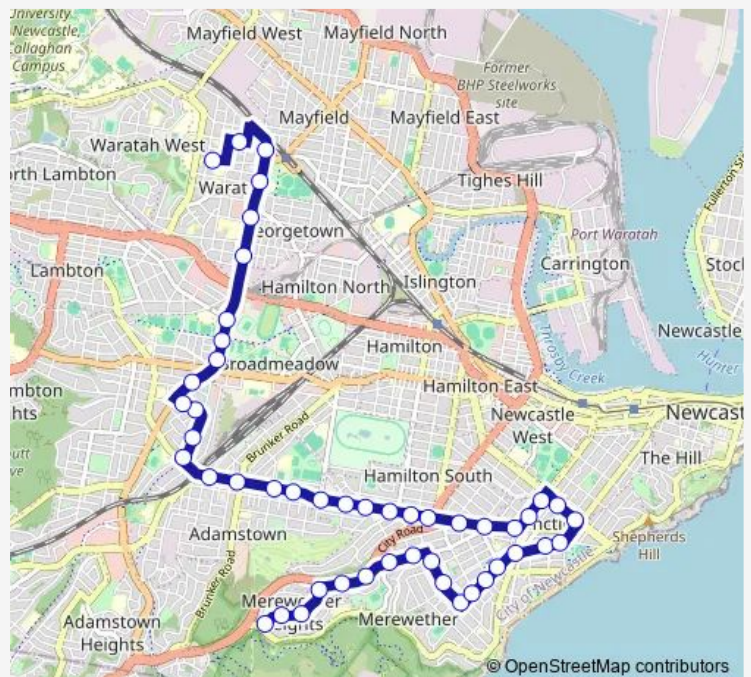

Route schedule

St Phillip's College Before Bridge St — Sunhill Dr At Bershire Av

| | |
|-----------|-------|
| Monday | 15:05 |
| Tuesday | 15:05 |
| Wednesday | 15:05 |
| Thursday | 15:05 |
| Friday | 15:05 |
| Saturday | — |
| Sunday | — |

Route info

Direction: St Phillip's College Before Bridge St

Stops: 45

Trip Duration: 0 hour 41 min

731 — St. Phillips College, Waratah to Merewether Heights Bershire Ave

Glebe Rd At Gordon Av

Merewether Uniting Church, Glebe Rd

Glebe Rd After Smith St

Junction Fair, Glebe Rd

St Joseph's Primary School, Union St

Union St At Kemp St

Union St At Parkway Av

Newcastle Grammar School, Parkway Av

Parkway Av At Bruce St

Darby St At Bar Beach Av

Direction: Sunhill Dr At Bershire Av

Stops: 48

Trip Duration: 0 hour 39 min

Glebe Rd After City Rd

Glebe Rd At Edward St

Glebe Rd At Henry St

Glebe Rd Opp Neill Tce

Glebe Rd At James St