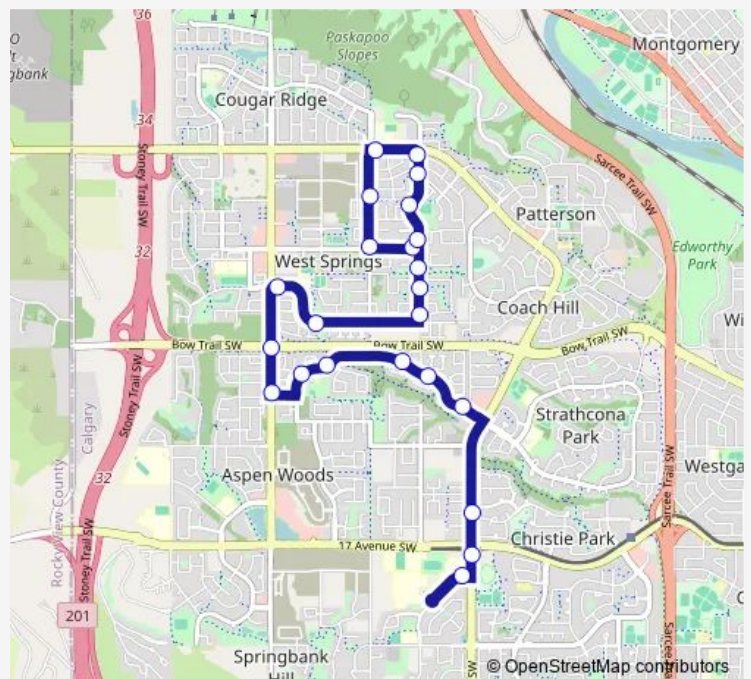

NB 85 ST SW @ Strathlea Av

NB 85 ST @ Bow TR Sw

EB Wentworth DR @ 85 ST SW

EB Wentworth DR @ 700 Wentworth PL SW

NB 73 ST SW @ 11 AV Sw

NB 73 ST SW @ Westgrove BA Sw

WB 9 AV SW @ 73 ST Sw

NB 77 ST SW @ 9 AV Sw

NB 77 ST SW @ Weston Dr

EB Old Banff Coach RD @ 77 ST Sw

SB 73 ST SW @ Old Banff Coach Rd

SB 73 ST SW @ Weston Pa

SB 73 ST SW @ Weston DR Sw

Route schedule

WB Springborough BV @ 69 ST Sw — SB 73 ST SW @ Westpoint CL Sw

Monday	15:41
Tuesday	15:41
Wednesday	15:41
Thursday	15:41
Friday	12:44
Saturday	—
Sunday	—

Route info

Direction: WB Springborough BV @ 69 ST Sw

Stops: 23

Trip Duration: 0 hour 25 min

731 — West Springs/Ernest Mannin

SB 73 ST SW @ West Cedar RI Sw

SB 73 ST SW @ Westpoint CL Sw

Direction

EB 9 AV SW @ 81 ST Sw — WB Springborough BV @ 69 ST Sw

25 stops

[Open route schedule](#)

EB 9 AV SW @ 81 ST Sw

NB 77 ST SW @ 9 AV Sw