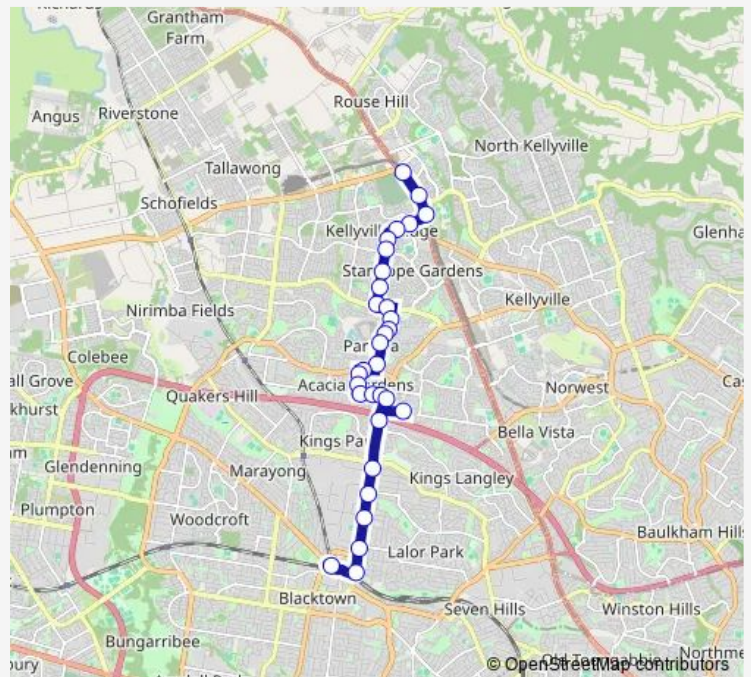

Thursday 07:24

Friday 07:24

Saturday —

Sunday —

Route info

Direction: Blacktown Station, Stand M

Stops: 33

Trip Duration: 0 hour 38 min

731 — Blacktown to Rouse Hill Station via Stanhope Gardens

Sentry Dr Before Golden Gr

Stanhope Village Shopping Centre, Sentry Dr

Stanhope Village Shopping Centre, Stanhope Pkwy

Conrad Rd After Stanhope Pkwy

Conrad Rd Opp Oakvale Av

Conrad Rd Before Silverwood St

Conrad Rd After Keirle Rd

Conrad Rd Opp Armour Av

Merriville Rd At Nicholi St

Merriville Rd At Vinegar Hill Rd

Merriville, North West Twy

Sanctuary, North West Twy

Friday 16:04

Saturday —

Sunday —

Route info

Direction: Rouse Hill Station, North West Twy

Stops: 33

Trip Duration: 0 hour 42 min

Wilson Rd At Tamarind Dr