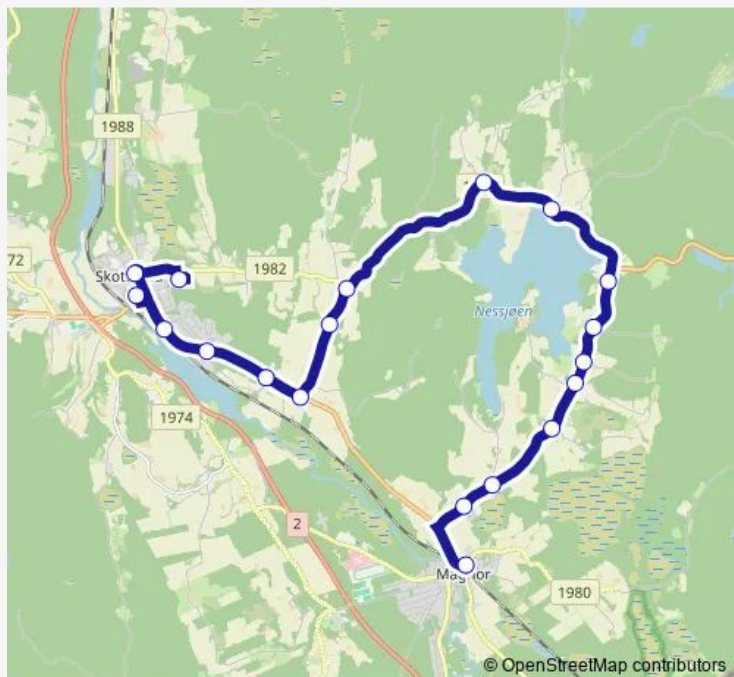

Skotterud skole — Magnor stasjon

Monday 14:35

Tuesday 13:40

Wednesday 14:35

Thursday 14:35

Friday 14:35

Saturday —

Sunday —

Route info

Direction: Skotterud skole

Stops: 19

Trip Duration: 0 hour 29 min

■ 731 — Skotterud-Magnor-Eidskog

Direction

Magnor skole — Skotterud skole

13 stops

Monday 13:55

Tuesday 13:10

Wednesday 13:55

Thursday 13:55

Friday 13:55

Saturday —

Sunday —

Route info

Sunday —

Route info

Direction: Skotterud sentrum

Stops: 29

Trip Duration: 0 hour 45 min

Ilag

Skotterud skole

Skotterud sentrum