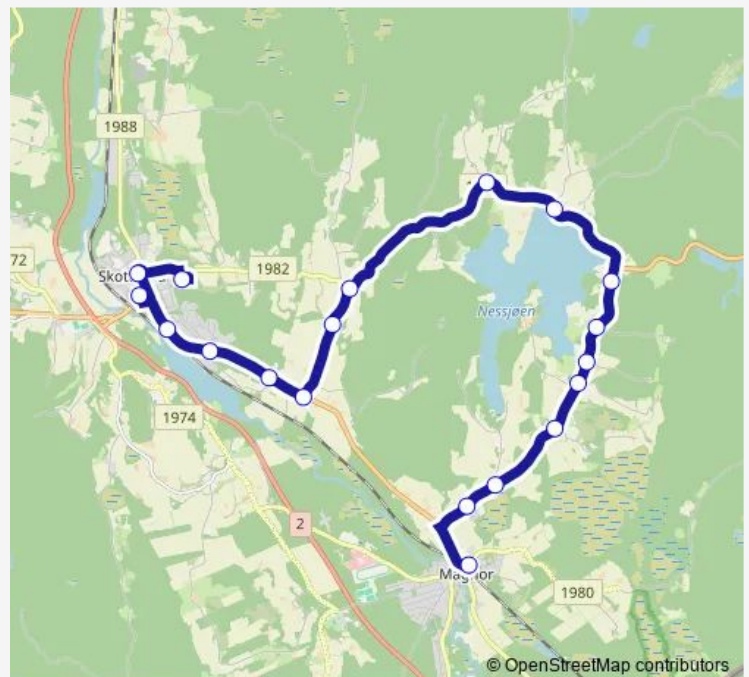

Saturday —

Sunday —

Route info

Direction: Skotterud skole

Stops: 19

Trip Duration: 0 hour 29 min

■ 731 — Skotterud-Magnor-Eidskog

Direction

Magnor skole — Skotterud skole

13 stops

[Open route schedule](#)

Magnor skole

Skolevegen

Magnoråsen

Jøviksvegen

Nevjen

Friday 07:35

Saturday —

Sunday —

Route info

Direction: Skotterud sentrum

Stops: 29

Trip Duration: 0 hour 45 min

Ilag