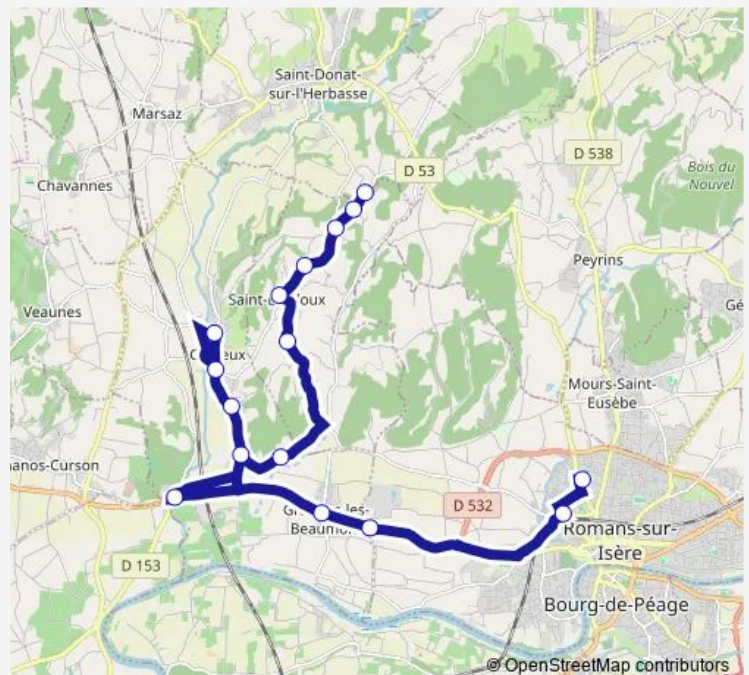

Bus 731 Ligne 730

[Go to website](#)

Direction

Pize — Romans College Debussy

16 stops

[Open route schedule](#)

Pize

LE Lat

Sables

Pont DE L'Herbasse

Granges LES Beaumont Village

Lycee Terre D'Horizon

Dauphine

Romans College Debussy

Route schedule

Pize — Romans College Debussy

Monday 06:53-08:05

Tuesday 06:53-08:05

Wednesday 06:53-08:05

Thursday 06:53-08:05

Friday 06:53-08:05

Saturday —

Sunday —

Route info

Direction: Pize

Stops: 16

Trip Duration: 0 hour 48 min

731 — Ligne 730

731 Bus time schedules and route maps are available in an offline PDF at busmaps.com. Use the busmaps.com website to see live bus times, train schedule or subway schedule, and step-by-step directions for all public transit in Saint-Bardoux