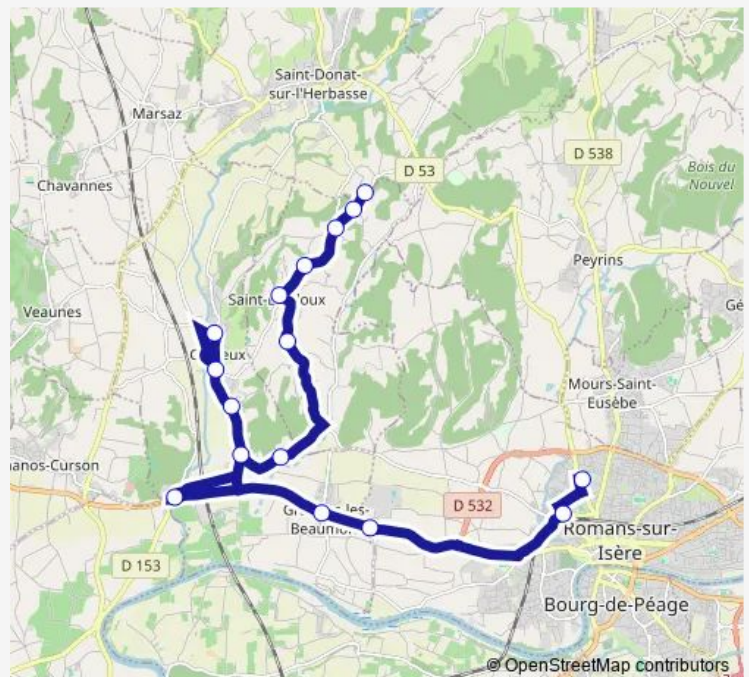

Bus 731 Ligne 730

[Go to website](#)

Direction

Pize — Romans College Debussy

16 stops

[Open route schedule](#)

Pize

LE Lat

Sables

Pont DE L'Herbasse

Granges LES Beaumont Village

Lycee Terre D'Horizon

Dauphine

Romans College Debussy

Route schedule

Pize — Romans College Debussy

Monday 06:53-08:05

Tuesday 06:53-08:05

Wednesday 06:53-08:05

Thursday 06:53-08:05

Friday 06:53-08:05

Saturday —

Sunday —

Route info

Direction: Pize

Stops: 16

Trip Duration: 0 hour 57 min

731 — Ligne 730

BusMaps

731 Bus time schedules and route maps are available in an offline PDF at busmaps.com. Use the busmaps.com website to see live bus times, train schedule or subway schedule, and step-by-step directions for all public transit in Saint-Bardoux