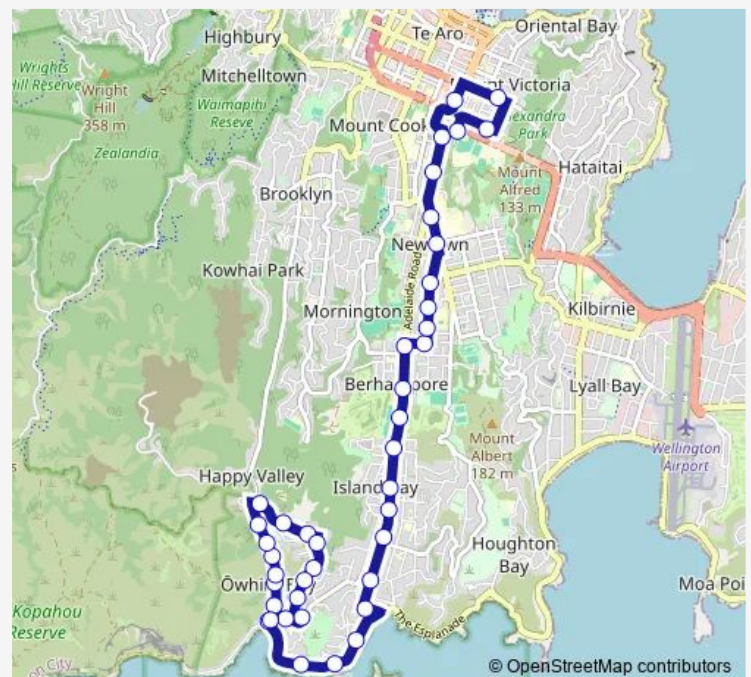

The Esplanade (near 432)

The Esplanade (near 354)

The Esplanade at Beach Street (near 300)

Route schedule

Owhiro Bay - Happy Valley Road — Basin Reserve (school stop)

Monday 07:35

Tuesday 07:35

Wednesday 07:35

Thursday 07:35

Friday 07:35

Saturday —

Sunday —

Route info

Direction: Owhiro Bay - Happy Valley Road

Stops: 41

Trip Duration: 0 hour 47 min

The Parade (near 98)

The Parade (near 36)

Adelaide Road at Wakefield Park

Adelaide Road at Duppa Street

Adelaide Road at Berhampore Shops

Luxford Street at Rintoul Street

Rintoul Street at Te Wharepouri Street

Rintoul Street opposite Wakefield Hospital

Rintoul Street at Stoke Street

Riddiford Street at Hall Street

Wellington Hospital - Stop B

Adelaide Road at Drummond St

Adelaide Road at Basin Reserve (near 12)

Cambridge Terrace at Barker Street