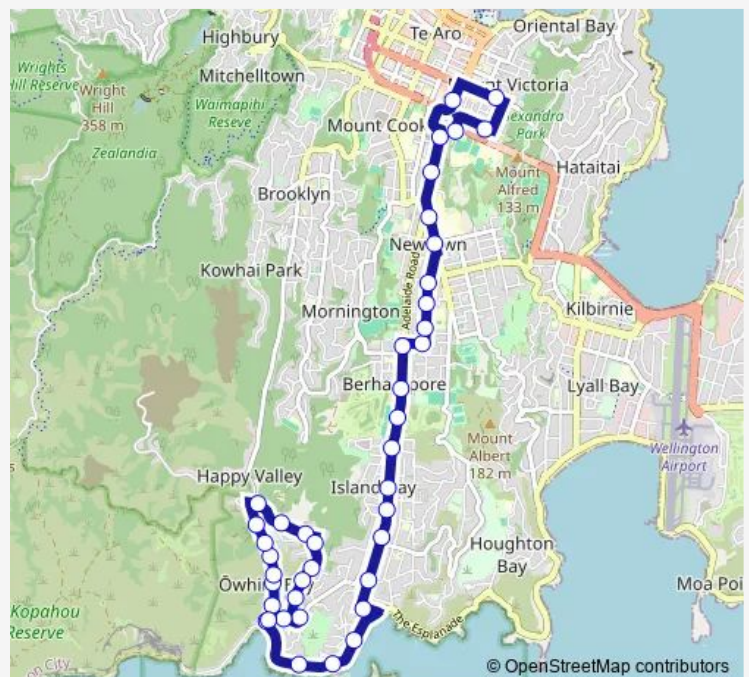

Robertson Street (near 16)

Owhiro Bay - Happy Valley Road (near 4)

The Esplanade (near 432)

The Esplanade (near 354)

The Esplanade at Beach Street (near 300)

### Route schedule

Owhiro Bay - Happy Valley Road — Basin Reserve (school stop)

Monday 07:35

Tuesday 07:35

Wednesday 07:35

Thursday 07:35

Friday 07:35

Saturday —

### Route info

Direction: Owhiro Bay - Happy Valley Road

Stops: 41

Trip Duration: 0 hour 47 min

731 — Owhiro Bay - Island Bay - Berhampore - Wellington East Girls' College & St Marks'

Island Bay - Reef Street at Shorland Park

The Parade at Humber Street (near 300)

The Parade (near 206)

The Parade at Island Bay Shops

The Parade (near 98)

The Parade (near 36)

Adelaide Road at Wakefield Park

Adelaide Road at Duppa Street

Adelaide Road at Berhampore Shops