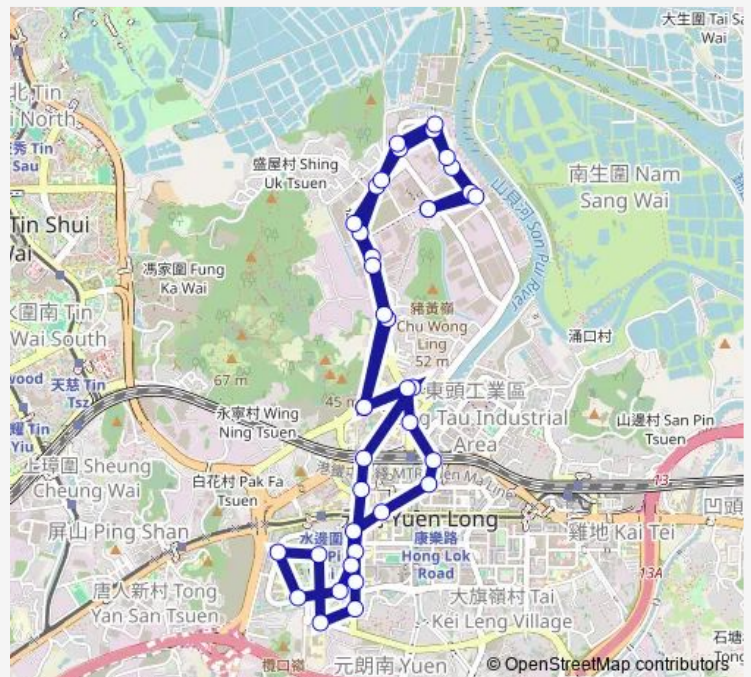

Monday 06:00-22:40

Tuesday 06:00-22:40

Wednesday 06:00-22:40

Thursday 06:00-22:40

Friday 06:00-22:40

Saturday 06:00-22:40

Sunday 06:00-22:44

Route info

Direction: [Lrtfeeder] Yuen Long Industrial Estate

Stops: 38

Trip Duration: 0 hour 42 min

■ K68 — Yuen Long Industrial Estate - Yuen Long Park (Circular)

[Kmb] Yuen Long Park BUS Terminus[[Lrtfeeder] Yuen Long Park