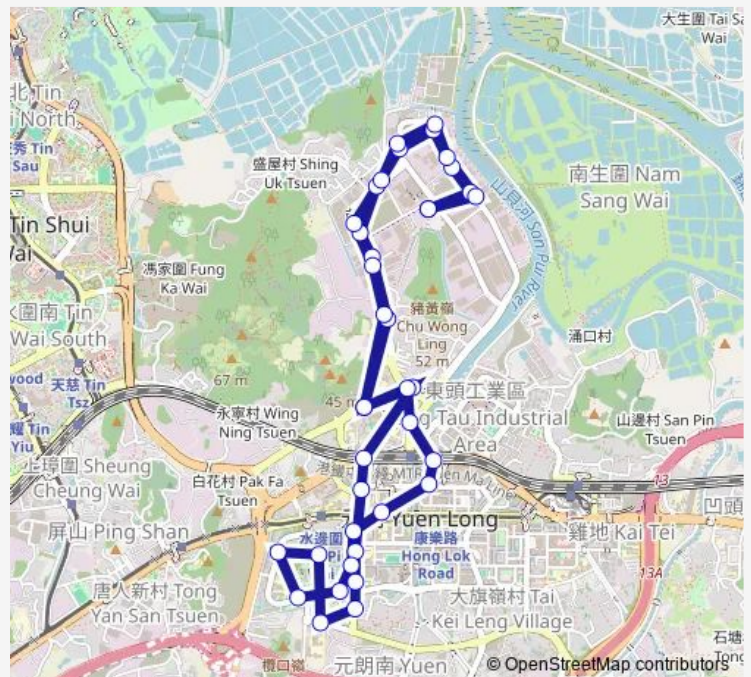

Monday 06:00-22:50

Tuesday 06:00-22:50

Wednesday 06:00-22:50

Thursday 06:00-22:50

Friday 06:00-22:50

Saturday 06:00-22:50

Sunday 06:00-22:51

Route info

Direction: [Lrtfeeder] Yuen Long Industrial Estate

Stops: 38

Trip Duration: 0 hour 43 min

■ K68 — Yuen Long Industrial Estate - Yuen Long Park (Circular)

[Kmb] Yuen Long Park BUS Terminus[[Lrtfeeder] Yuen Long Park