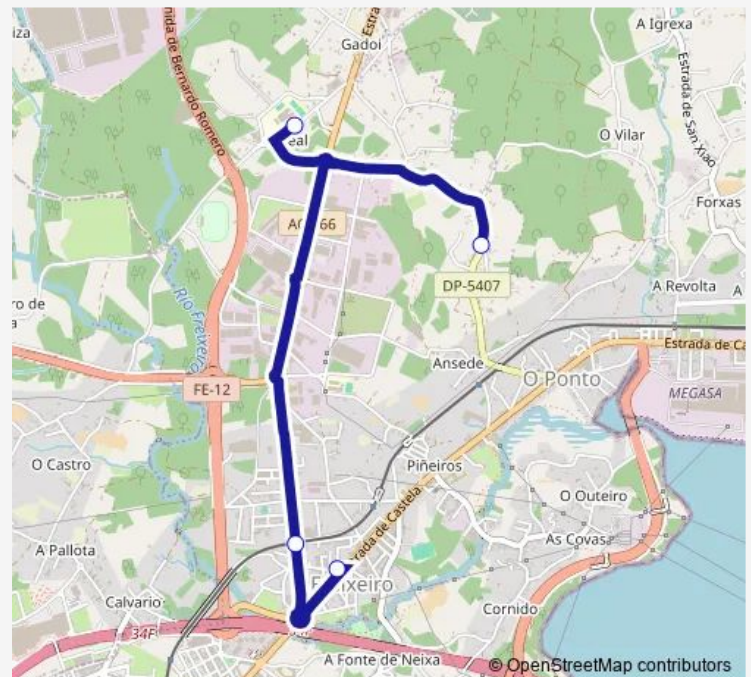

Bus XG654014 CPI DO Feal-Freixeiro - R/RÍO Lérez

[Go to website](#)**Direction**

Freixeiro - R/RÍO Lérez — CPI do Feal

4 stops

[Open route schedule](#)

Freixeiro - R/RÍO Lérez

Piñeiros

Estrada O Feal

CPI do Feal

Route schedule

Freixeiro - R/RÍO Lérez — CPI do Feal

Monday	16:10
Tuesday	—
Wednesday	16:10
Thursday	—
Friday	—
Saturday	—
Sunday	—

Route info

Direction: Freixeiro - R/RÍO Lérez

Stops: 4

Trip Duration: 0 hour 10 min

■ XG654014 — CPI DO Feal-Freixeiro - R/RÍO Lérez

BusMaps

Direction

CPI do Feal — Freixeiro - R/RÍO Léz

4 stops

[Open route schedule](#)

CPI do Feal

Estrada O Feal

Piñeiros

Freixeiro - R/RÍO Léz

Route schedule

CPI do Feal — Freixeiro - R/RÍO Léz

Monday	14:00-18:10
Tuesday	—
Wednesday	14:00-18:10
Thursday	—
Friday	—
Saturday	—
Sunday	—

Route info

Direction: CPI do Feal