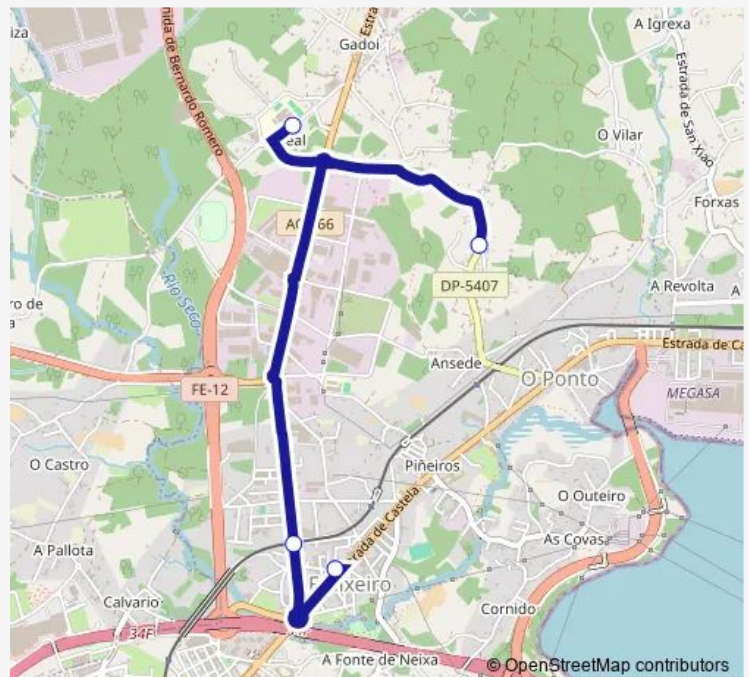

Bus Xg654014 CPI DO Feal-Freixeiro - R/RÍO Lérez

[Go to website](#)

Direction

Freixeiro - R/RÍO Lérez — CPI do Feal

4 stops

[Open route schedule](#)

Freixeiro - R/RÍO Lérez

Piñeiros

Estrada O Feal

CPI do Feal

Route schedule

Freixeiro - R/RÍO Lérez — CPI do Feal

| | |
|-----------|-------|
| Monday | 16:10 |
| Tuesday | — |
| Wednesday | 16:10 |
| Thursday | — |
| Friday | — |
| Saturday | — |
| Sunday | — |

Route info

Direction: Freixeiro - R/RÍO Lérez

Stops: 4

Trip Duration: 0 hour 10 min

■ Xg654014 — CPI DO Feal-Freixeiro - R/RÍO Lérez

Direction

CPI do Feal — Freixeiro - R/RÍO Léz

4 stops

[Open route schedule](#)

CPI do Feal

Estrada O Feal

Piñeiros

Freixeiro - R/RÍO Léz

Route schedule

CPI do Feal — Freixeiro - R/RÍO Léz

| | |
|-----------|-------------|
| Monday | 14:00-18:10 |
| Tuesday | — |
| Wednesday | 14:00-18:10 |
| Thursday | — |
| Friday | — |
| Saturday | — |
| Sunday | — |