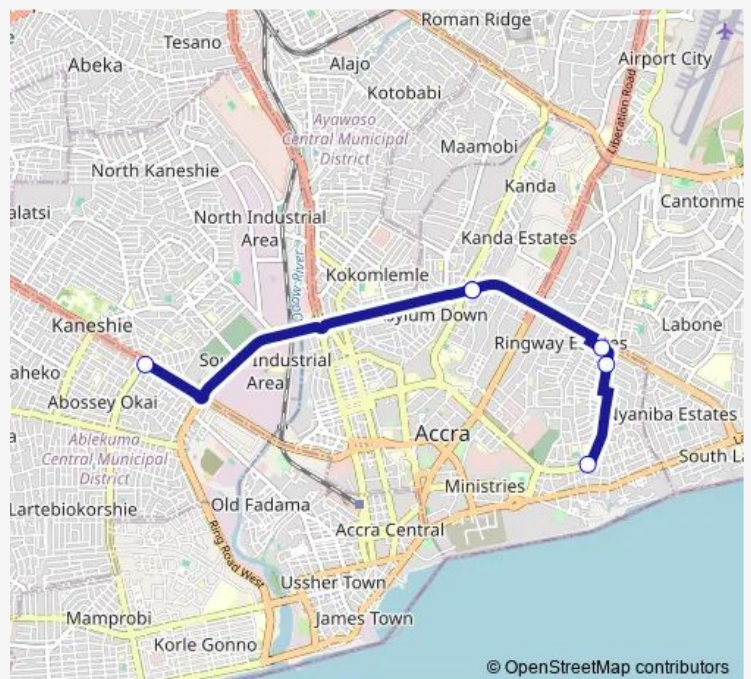

Wednesday 10:08

Thursday 10:08

Friday 10:08

Saturday 10:08

Sunday 10:08

Route info

Direction: Terminal Kaneshie Mkt Cmplx

Stops: 6

Trip Duration: 2 hour 41 min

■ 455b — Kaneshie Mkt Cmplx to Osu Blow Up

455b Bus time schedules and route maps are available in an offline PDF at busmaps.com. Use the busmaps.com website to see live bus times, train schedule or subway schedule, and step-by-step directions for all public transit in Accra