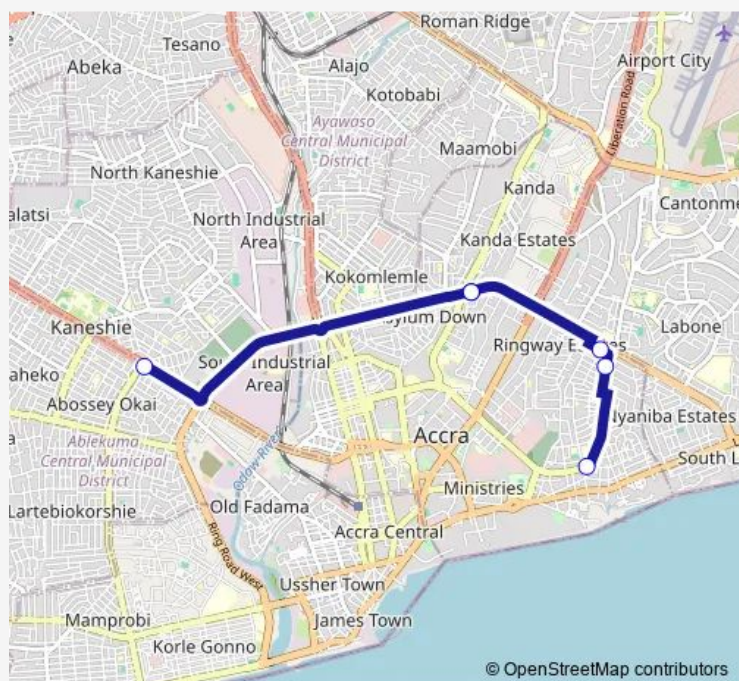

Wednesday 10:08

Thursday 10:08

Friday 10:08

Saturday 10:08

Sunday 10:08

Route info

Direction: Terminal Kaneshie Mkt Cmplx

Stops: 6

Trip Duration: 2 hour 41 min

© OpenStreetMap contributors

■ 455B — Kaneshie Mkt Cmplx to Osu Blow Up

BusMaps

455B Bus time schedules and route maps are available in an offline PDF at busmaps.com. Use the busmaps.com website to see live bus times, train schedule or subway schedule, and step-by-step directions for all public transit in Accra