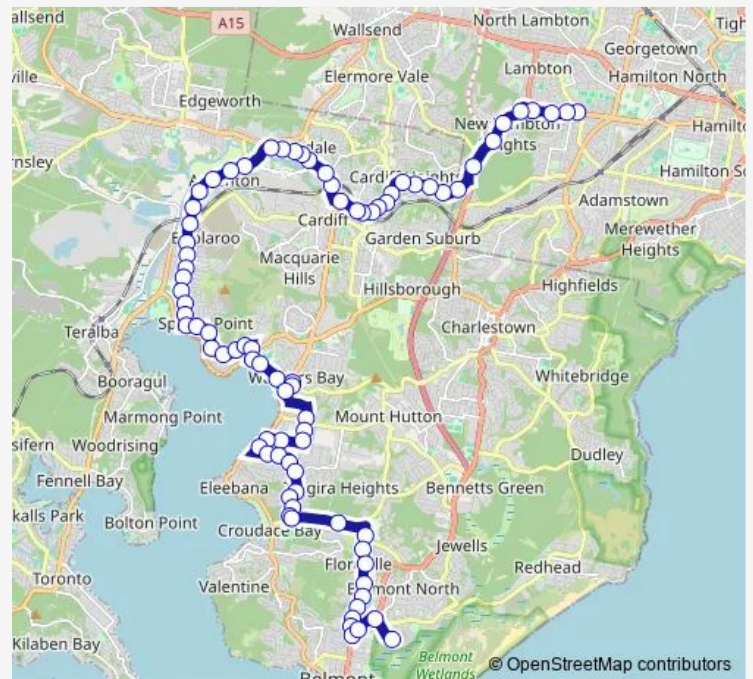

Main Rd Before Curry St

Main Rd Opp Alice St

Main Rd Opp Charles St

Main Rd Opp Wansbeck Valley Rd

Cardiff Station, Main Rd

Main Rd Opp Veronica St

Route schedule

New Lambton Community Centre, Alma Rd — Belmont Christian College, John Fisher Rd

Monday	07:19
Tuesday	07:19
Wednesday	07:19
Thursday	07:19
Friday	07:19
Saturday	—
Sunday	—

Route info

Direction: New Lambton Community Centre, Alma Rd

Stops: 82

Trip Duration: 0 hour 56 min

Main Rd Opp Taylor St

Main Rd Opp Lowry St

Main Rd After Glendale Dr

Main Rd Opp Bruce St

Main Rd Opp Lilian St

Main Rd Opp Poyner Av

Main Rd Before Lake Rd

Lake Rd At Mclaughlin St

Lake Rd At Waratah St

Route info

Direction: Belmont Christian College, John Fisher Rd

Stops: 79

Trip Duration: 1 hour 9 min

Jonathan St After Warners Bay Rd

Warners Bay Public School, Mills St

Queen St After James St

Bayview St Before King St