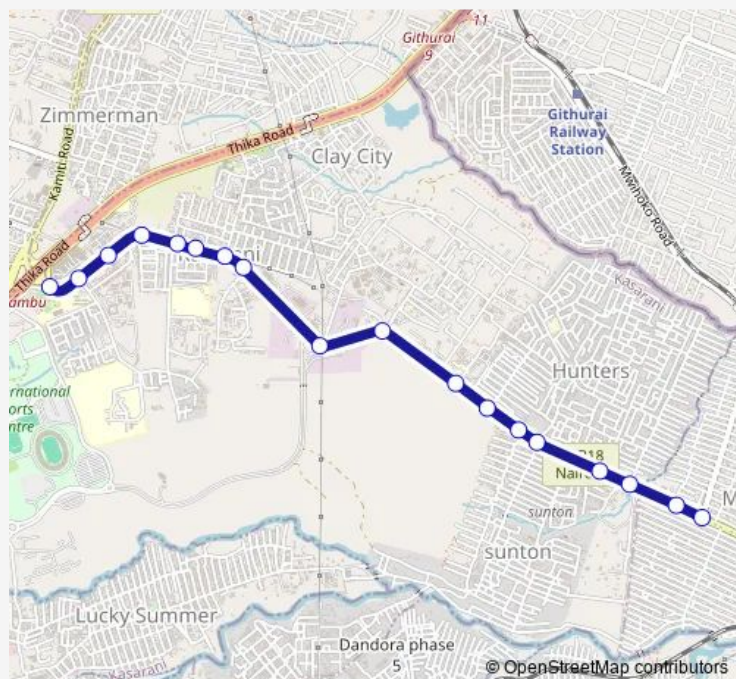

Bus 17B_2 Roysambu-Sunton-Kasarani-Mwiki

[Go to website](#)

Direction

Mwiki — Roysambu

19 stops

[Open route schedule](#)

- Mwiki
- Kwa Mlima
- Maji Mazuri
- Garage
- Kamutiini
- Sunton
- Kwa Mafuta
- Hunters
- St. Francis
- Ngorofani
- Maternity
- Stima
- Kwa Do
- Seasons
- Equity
- Corner
- Naivas
- Regional Centre/Icipe
- Roysambu

Route schedule

Mwiki — Roysambu

Monday	06:00
Tuesday	06:00
Wednesday	06:00
Thursday	06:00
Friday	06:00
Saturday	06:00
Sunday	06:00

Route info

Direction: Mwiki

Stops: 19

Trip Duration: 0 hour 18 min

17B_2 — Roysambu-Sunton-Kasarani-Mwiki

Direction

Roysambu — Mwiki

18 stops

[Open route schedule](#)

Roysambu

Regional Centre/Icipe

Naivas

Bull & Bush

Monday 06:00

Tuesday 06:00

Wednesday 06:00

Thursday 06:00

Friday 06:00

Saturday 06:00

Sunday 06:00

Route info