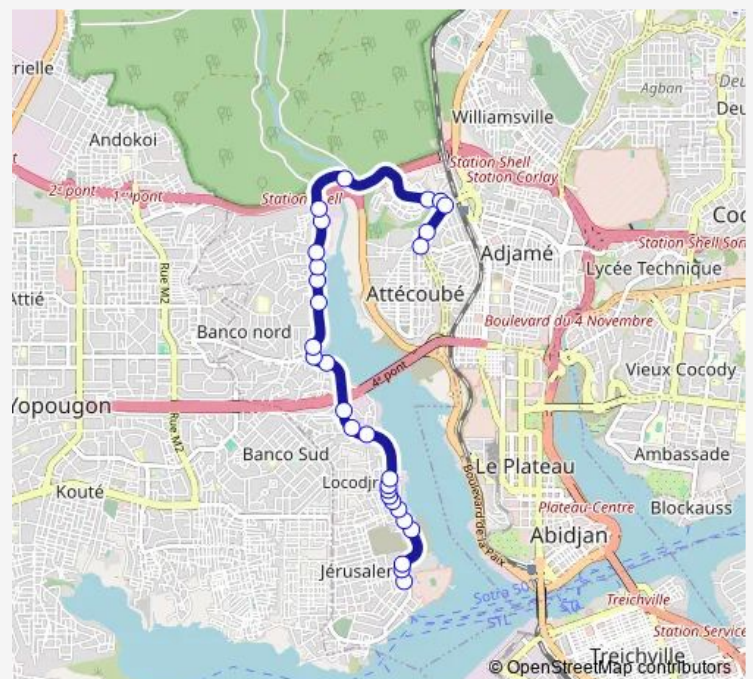

Thursday 06:00

Friday 06:00

Saturday 06:00

Sunday 06:00

Route info

Direction: Gare Locodjro

Stops: 29

Trip Duration: 0 hour 31 min

Monday 06:00

Tuesday 06:00

Wednesday 06:00

Thursday 06:00

Friday 06:00

Saturday 06:00

Sunday 06:00

Route info