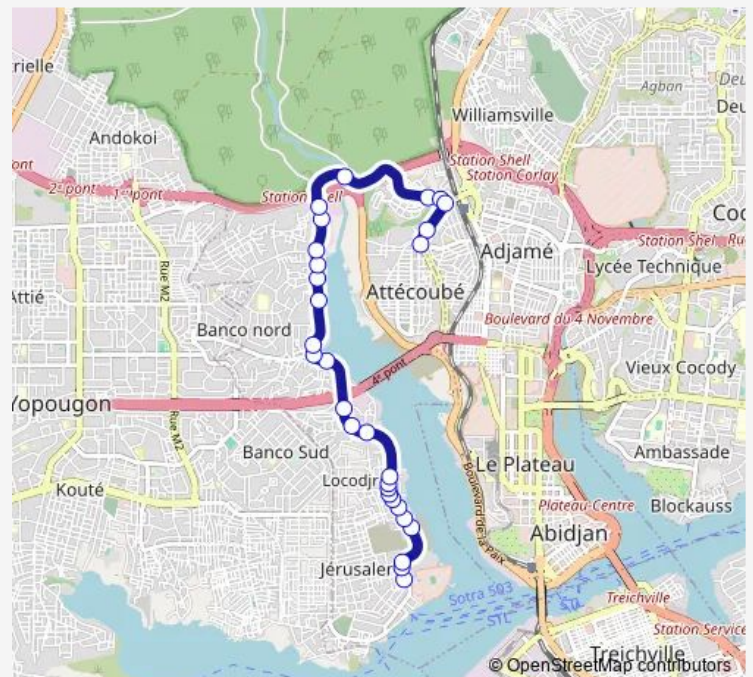

Thursday 06:00

Friday 06:00

Saturday 06:00

Sunday 06:00

Route info

Direction: Gare Locodjro

Stops: 29

Trip Duration: 0 hour 31 min

Monday 06:00

Tuesday 06:00

Wednesday 06:00

Thursday 06:00

Friday 06:00

Saturday 06:00

Sunday 06:00

Route info