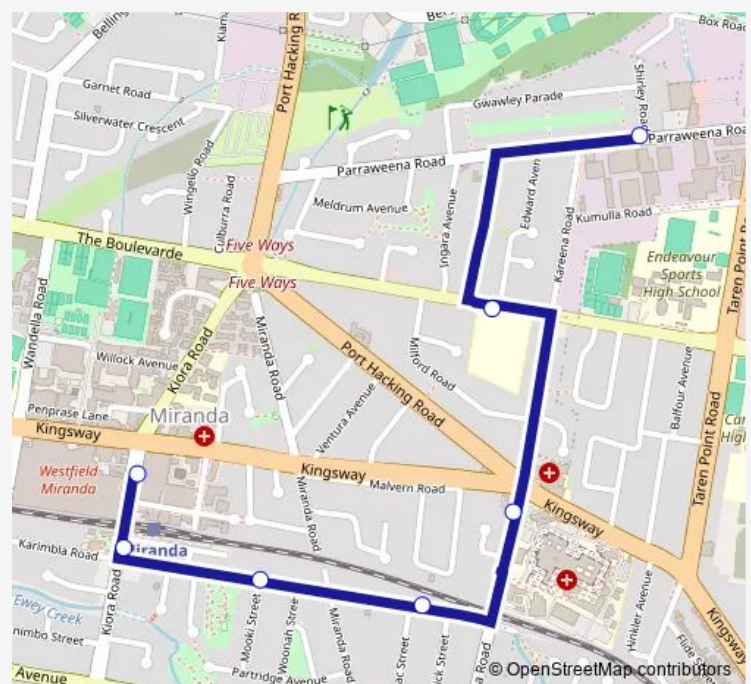

Karimbla Rd Opp Mooki St

Karimbla Rd Opp Anzac St

Kareena Rd Opp Sutherland Hospital

Miranda North Public School, The Boulevard

Parraweena Rd At Shirley Rd

Route schedule

Miranda Interchange, Kiora Rd, Stand 3 — Parraweena Rd At Shirley Rd

Monday 11:12-13:35

Tuesday 11:12-13:35

Wednesday 11:12-13:35

Thursday 11:12-13:35

Friday 11:12-13:35

Saturday —

Sunday —

Route info

Direction: Miranda Interchange, Kiora Rd, Stand 3

Stops: 7

Trip Duration: 0 hour 10 min

986 — Miranda to Miranda North

Direction

Parraweena Rd Opp Shirley Rd — Miranda Interchange, Kiora Rd, Stand 6

6 stops

[Open route schedule](#)

Parraweena Rd Opp Shirley Rd

The Boulevarde At Kareena Rd

Karimbla Rd Before Anzac St

Karimbla Rd Before Miranda Rd

Karimbla Rd Before Mooki St

Miranda Interchange, Kiora Rd, Stand 6