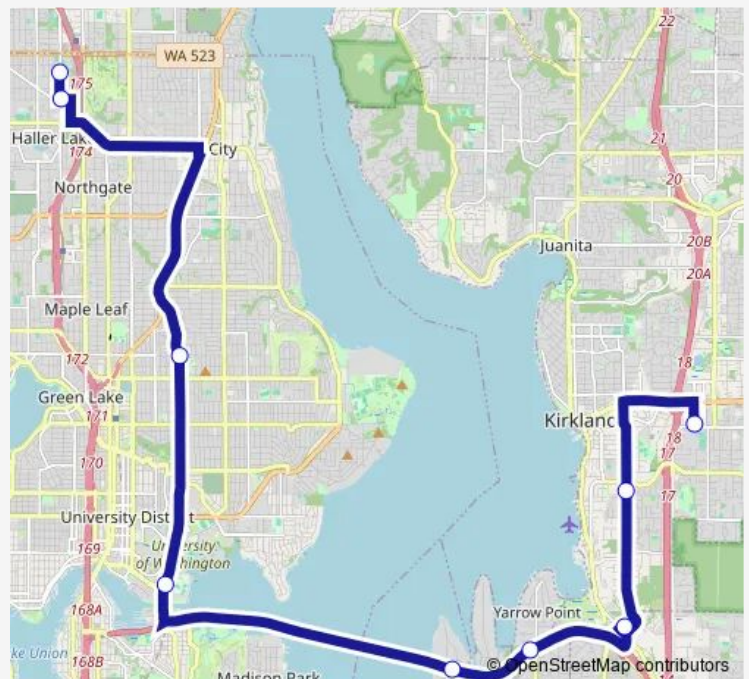

South Kirkland Park & Ride

Clyde Hill/Yarrow Pt & Sr-520 - 92nd Avenue

Sr 520 & Evergreen Point Rd

Montlake Blvd NE & NE Pacific PI - Bay 4

25th Ave NE & NE 80th St

NE 135th St & 1st Ave Ne

1st Ave NE & NE 140th St

Route schedule

120th Ave NE & NE 80th St — 1st Ave NE & NE 140th St

Monday 07:12

Tuesday 07:12

Wednesday 07:12

Thursday 07:12

Friday 07:12

Saturday —

Sunday —

Route info

Direction: 120th Ave NE & NE 80th St

Stops: 9

Trip Duration: 0 hour 52 min

986

Direction

25th Ave NE & NE 80th St — NE 80th St & 120th Ave Ne

Thursday 15:15

Friday 15:15

Saturday —

Sunday —

Route info

Direction: 25th Ave NE & NE 80th St

Stops: 9

Trip Duration: 1 hour 16 min