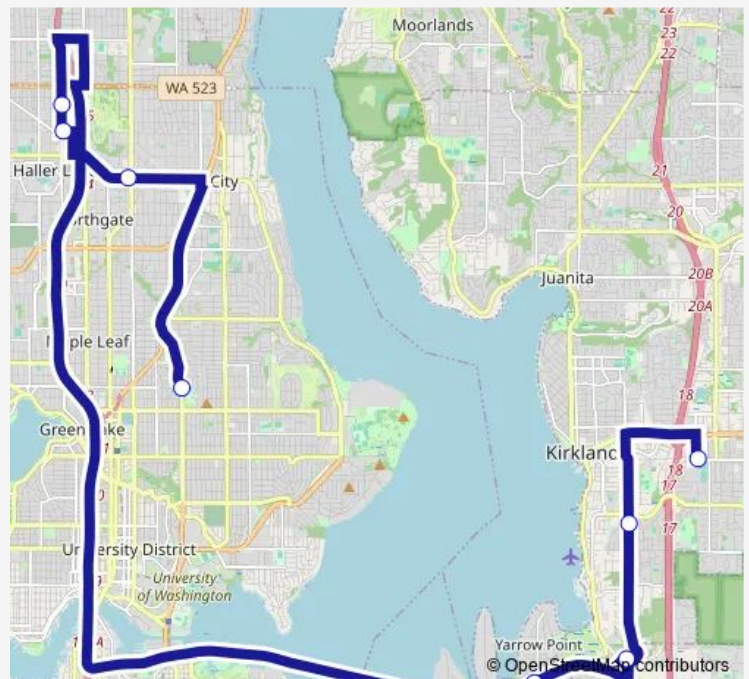

Bus 986

[Go to website](#)

Direction

25th Ave NE & NE 80th St — NE 80th St & 120th Ave Ne

9 stops

[Open route schedule](#)

25th Ave NE & NE 80th St

NE 125th St & 15th Ave Ne

NE 135th St & 1st Ave Ne

1st Ave NE & NE 140th St

Sr 520 & Evergreen Point Rd

Clyde Hill/Yarrow Pt & Sr-520 - 92nd Avenue

South Kirkland Park & Ride

108th Ave NE & NE 68th St

NE 80th St & 120th Ave Ne

Route schedule

25th Ave NE & NE 80th St — NE 80th St & 120th Ave Ne

Monday 15:15

Tuesday 15:15

Wednesday 15:15

Thursday 15:15

Friday 15:15

Saturday —

Sunday —

Route info

Direction: 25th Ave NE & NE 80th St

Stops: 9

Trip Duration: 1 hour 16 min

986

Direction

120th Ave NE & NE 80th St — 1st Ave NE & NE 140th St

9 stops