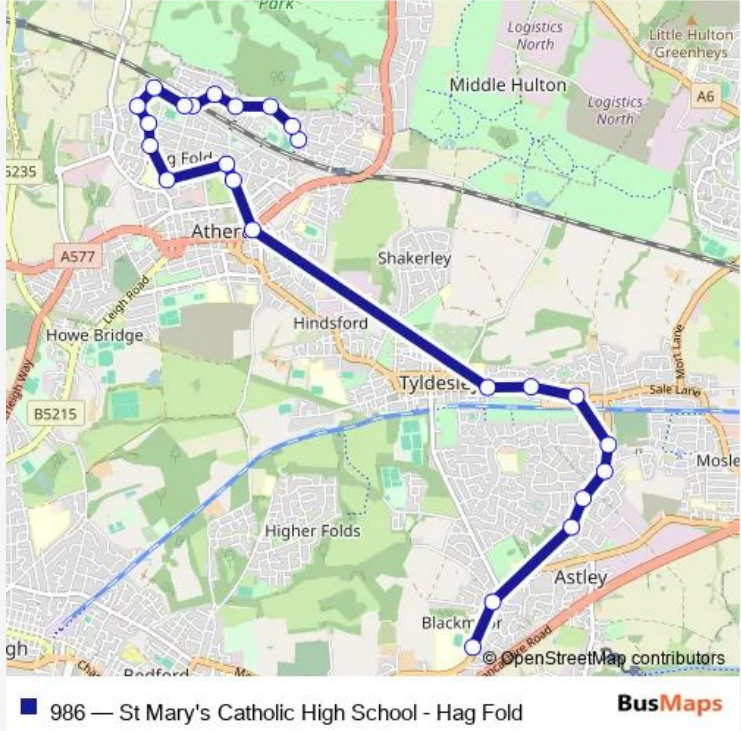

Bus 986 St Mary's Catholic High School - Hag Fold

[Go to website](#)

Direction
 Hillside Avenue — St Mary's RC High School
 24 stops
[Open route schedule](#)

- Hillside Avenue
- Aldford Drive
- Blake Avenue
- Windermere Avenue
- Peak Avenue
- Hag Fold Rail Station
- Dorset Road
- Woodvale Avenue
- Norfolk Road
- Somerset Road
- Car Bank Street
- Elmfield Avenue
- Formby Avenue
- Medical Centre
- Water Street
- Peel Hall Avenue
- Ratcliffe Street
- The Gatehouse
- Bodmin Road
- Garrett Lane
- Stour Road

Route schedule
 Hillside Avenue — St Mary's RC High School

Monday	07:35
Tuesday	07:35
Wednesday	07:35
Thursday	07:35
Friday	07:35
Saturday	—
Sunday	—

Route info
 Direction: Hillside Avenue
 Stops: 24
 Trip Duration: 0 hour 35 min

Abbeycroft Close

Miners Arms

St Mary's RC High School

Direction

St Mary's RC High School — Hillside Avenue

26 stops

[Open route schedule](#)

St Mary's RC High School

Norfolk Road

Woodvale Avenue

Dorset Road

Hag Fold Rail Station

Peak Avenue

Windermere Avenue

Blake Avenue

Aldford Drive