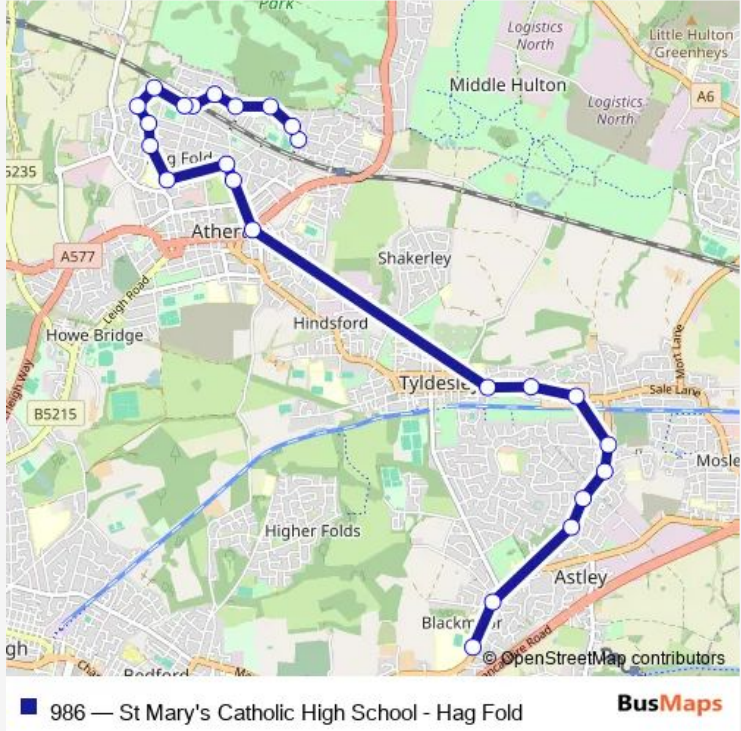

Bus 986 St Mary's Catholic High School - Hag Fold

[Go to website](#)

**Direction**  
 Hillside Avenue — St Mary's RC High School  
 24 stops  
[Open route schedule](#)

- Hillside Avenue
- Aldford Drive
- Blake Avenue
- Windermere Avenue
- Peak Avenue
- Hag Fold Rail Station
- Dorset Road
- Woodvale Avenue
- Norfolk Road
- Somerset Road
- Car Bank Street
- Elmfield Avenue
- Formby Avenue
- Medical Centre
- Water Street
- Peel Hall Avenue
- Ratcliffe Street
- The Gatehouse
- Bodmin Road
- Garrett Lane
- Stour Road

Route schedule  
 Hillside Avenue — St Mary's RC High School

Monday	07:35
Tuesday	07:35
Wednesday	07:35
Thursday	07:35
Friday	07:35
Saturday	—
Sunday	—

Route info  
 Direction: Hillside Avenue  
 Stops: 24  
 Trip Duration: 0 hour 35 min

Abbeycroft Close

Miners Arms

St Mary's RC High School

**Direction**

St Mary's RC High School — Hillside Avenue

26 stops

[Open route schedule](#)

St Mary's RC High School

Norfolk Road

Woodvale Avenue

Dorset Road

Hag Fold Rail Station

Peak Avenue

Windermere Avenue

Blake Avenue

Aldford Drive