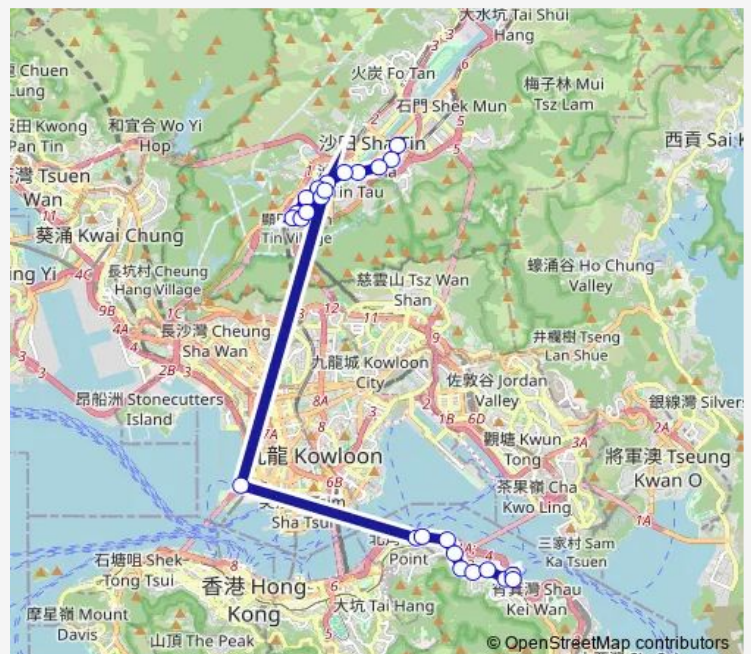

[Ctb] HIN Yeung House HIN Keng Estate, CHE Kung MIU Road[[Kmb+Ctb] HIN Yeung House HIN Keng Estate/
Hin Yeung House HIN Keng Estate, CHE Kung

Route schedule

[Ctb] SHA TIN Wai[[Kmb] SHA TIN WAI BUS Terminus — [Ctb] Munsang College (Hong Kong Island), TAI ON Street[[Kmb+Ctb] MUN Sang College HK Island/
Munsang College (Hong Kong Island), TAI ON Street

Monday	07:10-08:10
Tuesday	07:10-08:10
Wednesday	07:10-08:10
Thursday	07:10-08:10
Friday	07:10-08:10
Saturday	—
Sunday	—

Route info

Direction: [Ctb] SHA TIN Wai[[Kmb] SHA TIN WAI BUS Terminus

Stops: 25

Trip Duration: 1 hour 9 min