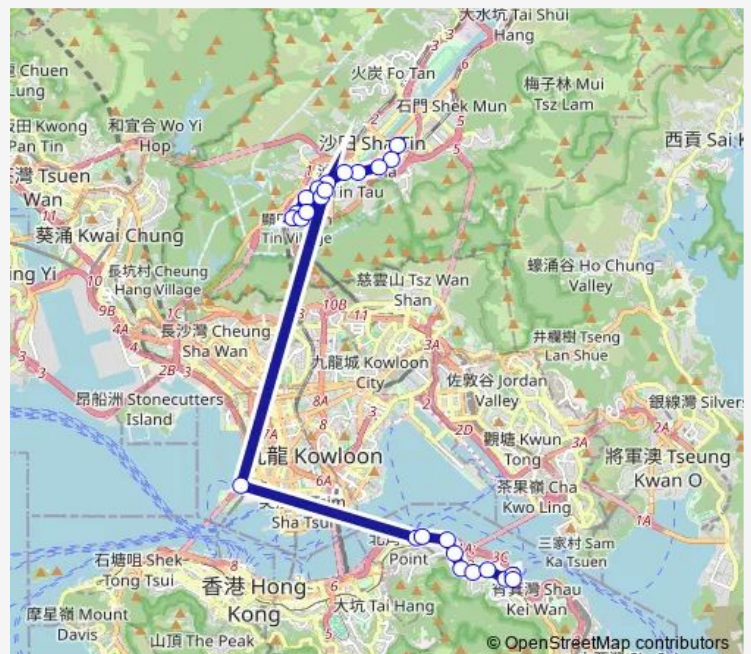

[Ctb] CHE Kung Temple, CHE Kung MIU Road[[Kmb+Ctb] CHE Kung Temple/
Che Kung Temple, CHE Kung MIU Road[[Kmb] CHE Kung Temple[[Lwb] CHE Kung Temple

[Ctb] SUN Ming House SUN Chui Estate, CHE Kung MIU Road[[Kmb+Ctb] TAI WAI BBI - SUN Ming House SUN CHU Estate/
Sun Ming House SUN Chui Estate, CHE Kung MIU Road[[Kmb] TAI WAI BBI - SUN Ming House SUN CHU Estate[[Lwb] TAI WAI BBI - SUN Ming House SUN CHU Estate

[Ctb] TIN SAM Village, CHE Kung MIU Road[[Kmb+Ctb] TAI WAI BBI - TIN SAM Village/
Tin SAM Village, CHE Kung MIU Road[[Kmb] TAI WAI BBI - TIN SAM Village[[Lwb] TAI WAI BBI - TIN SAM Village

[Ctb] Carado Garden, CHE Kung MIU Road[[Kmb+Ctb] Carado Garden/
Carado Garden, CHE Kung MIU Road[[Kmb] Carado Garden[[Lwb] Carado Garden

[Ctb] HIN Yeung House HIN Keng Estate, CHE Kung MIU Road[[Kmb+Ctb] HIN Yeung House HIN Keng Estate/
Hin Yeung House HIN Keng Estate, CHE Kung

Route schedule

[Ctb] SHA TIN Wai[[Kmb] SHA TIN WAI BUS Terminus — [Ctb] Munsang College (Hong Kong Island), TAI ON Street[[Kmb+Ctb] MUN Sang College HK Island/
Munsang College (Hong Kong Island), TAI ON Street

Monday	07:10-08:10
Tuesday	07:10-08:10
Wednesday	07:10-08:10
Thursday	07:10-08:10
Friday	07:10-08:10
Saturday	—
Sunday	—

Route info

Direction: [Ctb] SHA TIN Wai[[Kmb] SHA TIN WAI BUS Terminus

Stops: 25

Trip Duration: 1 hour 8 min