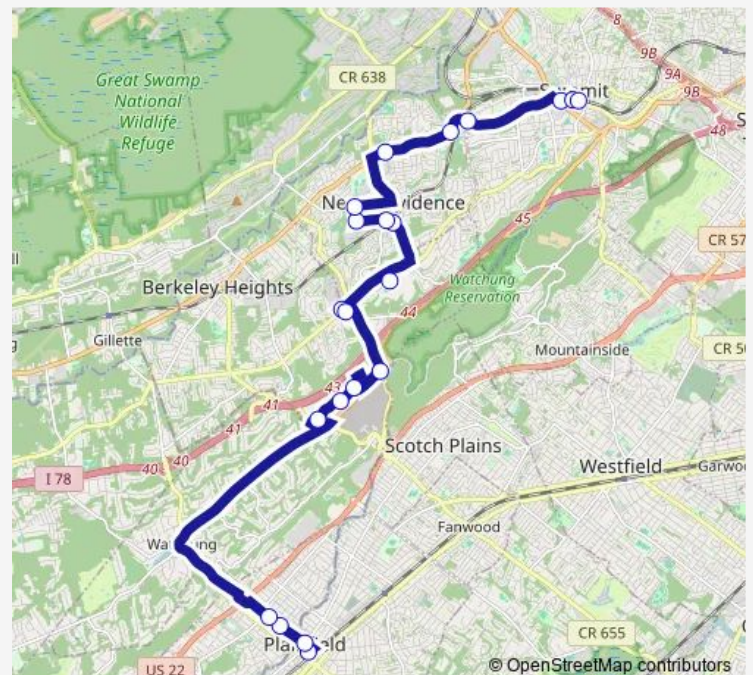

Springfield AVE AT Passaic Ave

SPRINGFIELD AVE AT PITTSFORD WAY#

SPRINGFIELD AVE AT JANE RD#

South ST AT Central Ave#

CENTRAL AVE AT SOUTH ST#

SPRING ST AT CENTRAL AVE#

Spring ST AT Floral Ave#

MURRAY HILL RAIL STATION

Saturday —

Sunday —

Route info

Direction: SUMMIT RAIL STATION

Stops: 25

Trip Duration: 0 hour 43 min

Somerset ST AT Greenbrook Rd#

SOMERSET ST AT JACKSON AVE

SOMERSET ST AT CRAIG PL

Plainfield Rail Station

Direction

Plainfield Rail Station — SUMMIT RAIL STATION

28 stops

[Open route schedule](#)

Plainfield Rail Station

Watchung AVE AT E Front St

Watchung AVE AT Jackson Ave

Watchung AVE AT Grandview Ave

CONNELL DR 600' E OF THREE CONNELL DR.

CONNELL DR AT TWO CONNELL DR

Connell Corporate Center

Diamond Hill RD AT Valley Rd#

Exit DR. - SMG AT Mountain Ave#