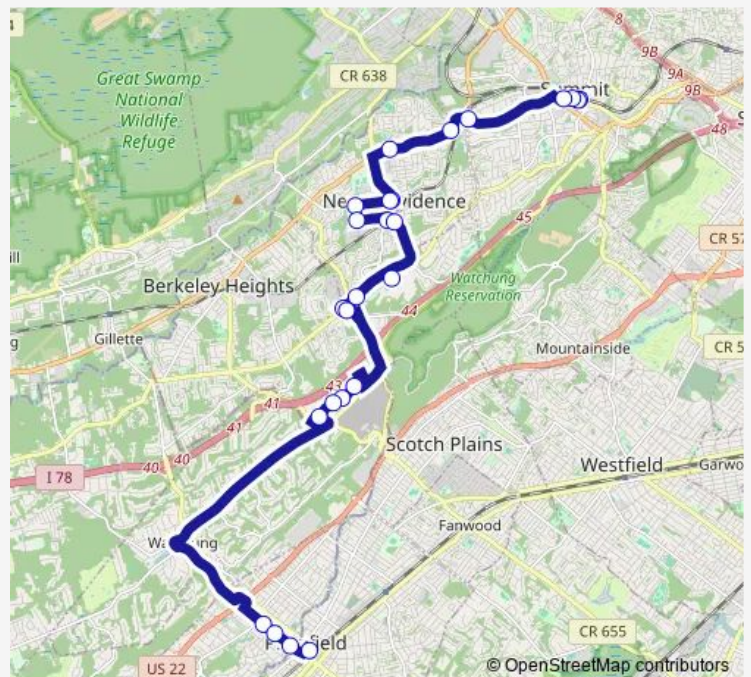

Mountain AVE AT Division Ave#

Route schedule

Plainfield Rail Station — Summit Rail Station

Monday 06:10-11:10

Tuesday 06:10-11:10

Wednesday 06:10-11:10

Thursday 06:10-11:10

Friday 06:10-11:10

Saturday —

Sunday —

Route info

Direction: Plainfield Rail Station

Stops: 28

Trip Duration: 0 hour 48 min

Ashland RD AT Silver Lake Dr#

Ashland RD AT Mountain Ave#

Ashland RD AT Tulip St#

Maple ST AT Ashland Rd#

Maple ST AT Morris Ave#

Maple ST AT Broad St#

Summit Rail Station

Direction

Summit Rail Station — Plainfield Rail Station

25 stops

[Open route schedule](#)

Summit Rail Station

Broad ST AT ELM St

Broad ST AT Maple St

Broad ST AT Chestnut Ave

Springfield AVE AT Passaic Ave

Springfield AVE AT Pittsford Way#

Springfield AVE AT Jane Rd#