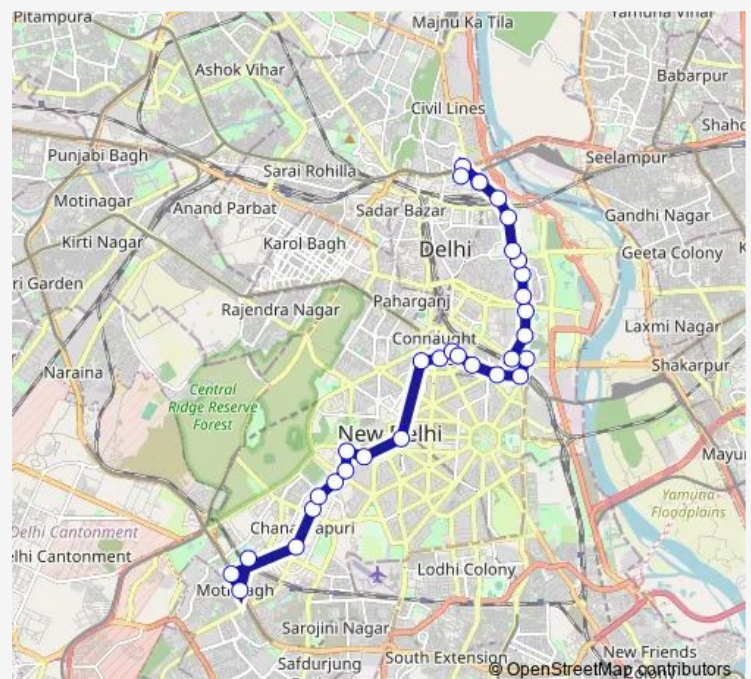

Thursday 08:30-19:50

Friday 08:30-19:50

Saturday 08:30-19:50

Sunday 08:30-19:50

Route info

Direction: Nanak Pura Community Centre

Stops: 32

Trip Duration: 1 hour 7 min