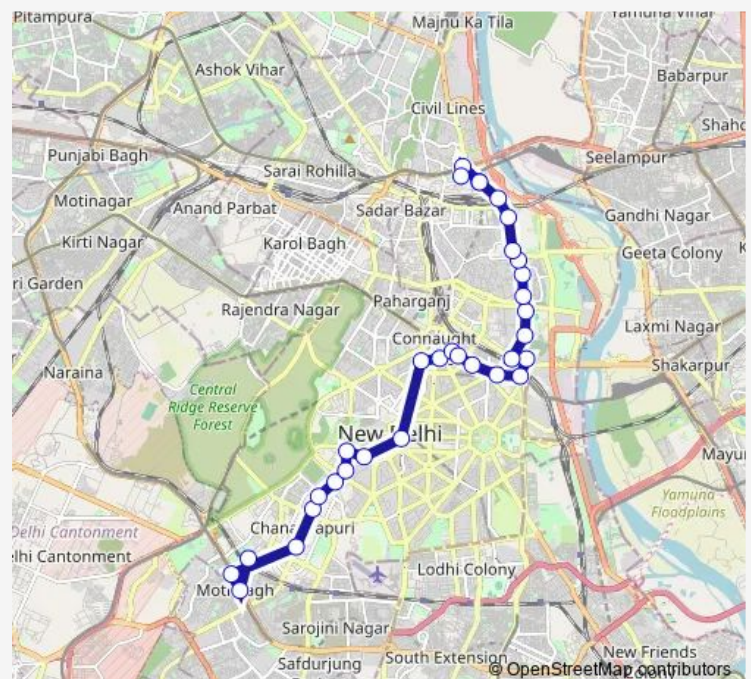

### Route schedule

Nanak Pura Community Centre — Mori Gate Terminal

Monday 08:30-19:50

Tuesday 08:30-19:50

Wednesday 08:30-19:50

Thursday 08:30-19:50

Friday 08:30-19:50

Saturday 08:30-19:50

### Route info

Direction: Nanak Pura Community Centre

Stops: 32

Trip Duration: 1 hour 7 min

632down

Delhi Gate / Ambedkar Stadium

Golcha Cinema

Darya Ganj Golcha Cinema