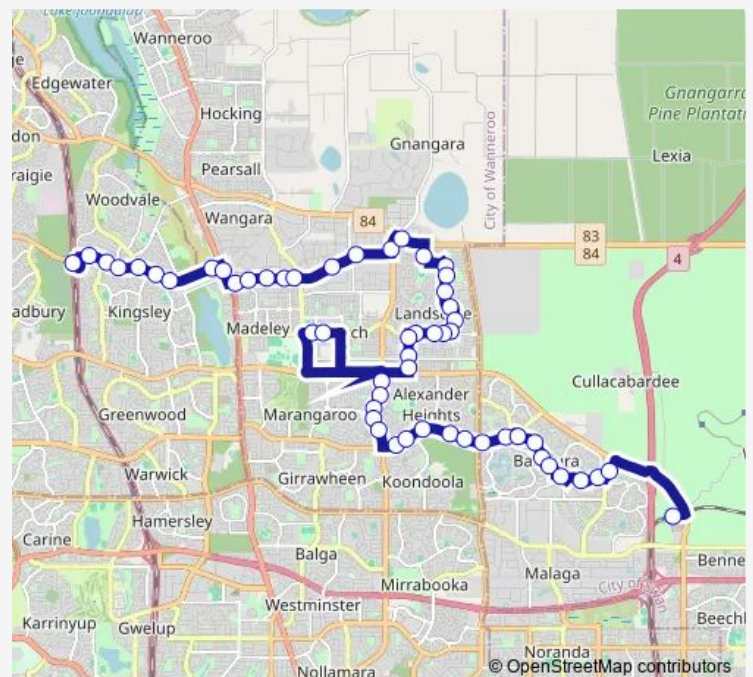

Kingsway Stand 1

Rangeview Rd After Hepburn Av

Rangeview Rd After Landsdale Rd

Rangeview Rd Before Kingsway Rd

Route schedule

Illawarra Cr Ballajura Community College S1 — Gngangara Rd After Priest Rd

Monday 15:03

Tuesday 15:03

Wednesday 15:03

Thursday 15:03

Friday 15:03

Saturday —

Sunday —

Route info

Direction: Illawarra Cr Ballajura Community College S1

Stops: 32

Trip Duration: 0 hour 39 min

Kingsway After Rangeview Rd

Kingsway Before Zappeion Ent

Kingsway Before Archamore St

Alhambra Pwy After Winterthur St

Alhambra Pwy Before Villandry St

Alhambra Pwy After Monticello Mndr

38 stops

[Open route schedule](#)

Gnangara Rd After Sydney Rd

Coverwood Prom Before Warradale Tce

Huntington Pwy Before Haga Pkwy

Huntington Pwy After Dumbarton Wy

Alhambra Pwy After Queensway Rd

Alhambra Pwy Before Monticello Mndr