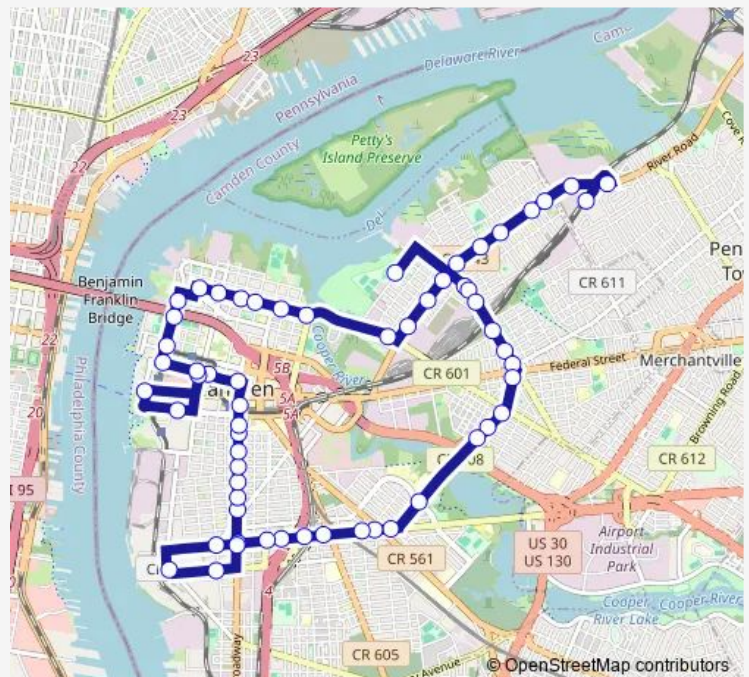

River AVE AT Lois Ave

River AVE AT N 29th St

River AVE AT N 27th St

River AVE AT N 25th St

River AVE AT N 21st St

River AVE AT N 17th St

State ST AT Wayne Ave

State ST AT Harrison Ave

Delaware AVE AT Linden St

### Route schedule

36th ST River Line Station — KROC CENTER

Monday 05:57-23:30

Tuesday 05:57-23:30

Wednesday 05:57-23:30

Thursday 05:57-23:30

Friday 05:57-23:30

Saturday 06:00-23:15

### Route info

Direction: 36th ST River Line Station

Stops: 53

Trip Duration: 0 hour 48 min

Adventure Aquarium

MLK Blvd 150' E OF Front St

Federal ST AT S. 5TH St

Broadway Across From Wrtc