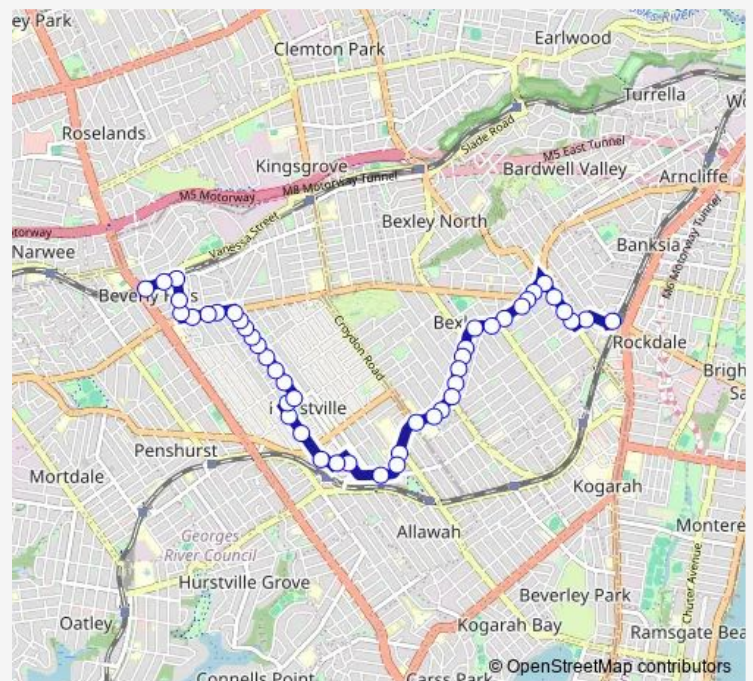

Forest Rd At Hudson St

Hurstville Public School, Forest Rd

Forest Rd At Kenwyn St

Bethany College, Forest Rd

Route schedule

Morgan St Opp Beverly Hills Station — Rockdale Station, Railway St, Stand G

Monday 05:38-22:40

Tuesday 05:38-22:40

Wednesday 05:38-22:40

Thursday 05:38-22:40

Friday 05:38-22:40

Saturday 07:41-14:11

Sunday 07:45-19:41

Route info

Direction: Morgan St Opp Beverly Hills Station

Stops: 41

Trip Duration: 0 hour 33 min

452 — Rockdale to Beverly Hills

Forest Rd At Waratah St

Forest Rd Opp Perrys Av

Forest Rd Opp Alabama Av

Forest Rd At Albert St

Forest Rd At St Georges Rd