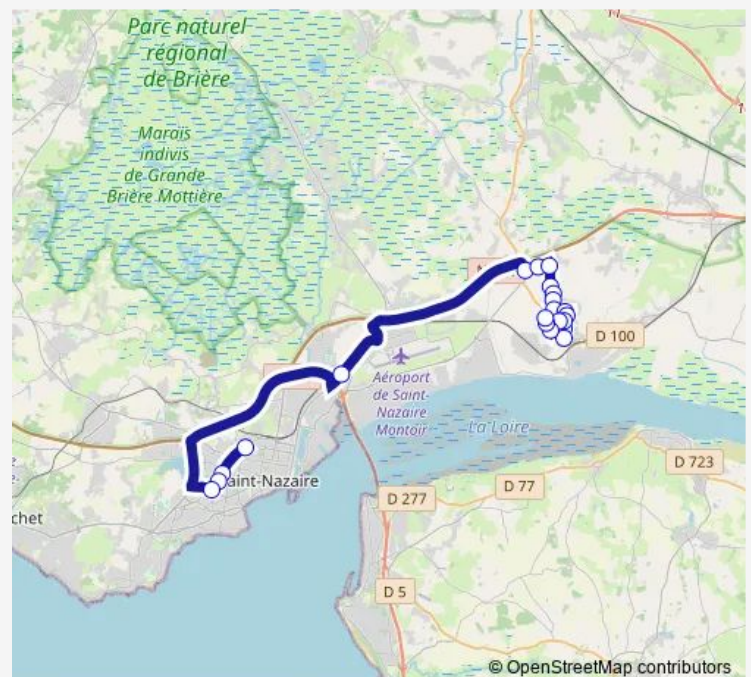

Thursday 16:45

Friday 16:45

Saturday —

Sunday —

Route info

Direction: Berthauderie

Stops: 21

Trip Duration: 0 hour 49 min