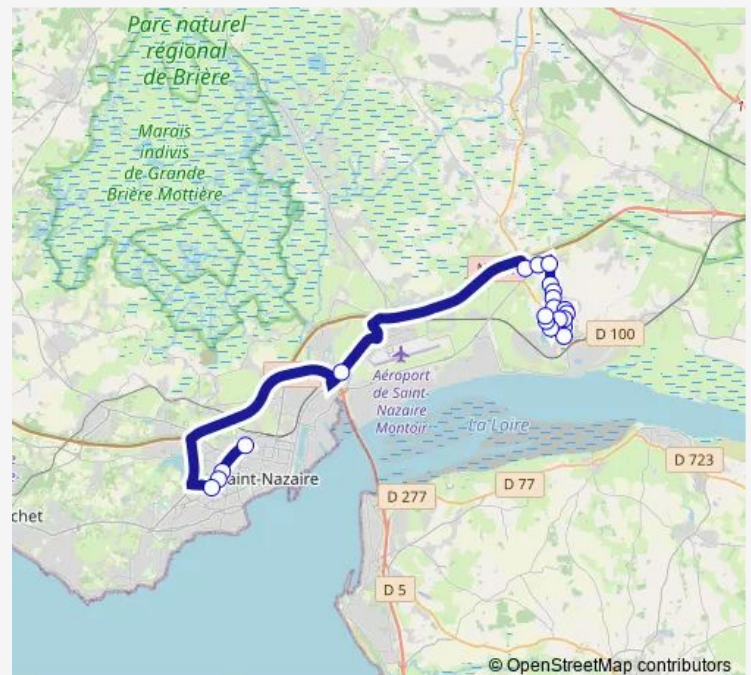

Thursday 16:45

Friday 16:45

Saturday —

Sunday —

Route info

Direction: Berthauderie

Stops: 21

Trip Duration: 0 hour 49 min