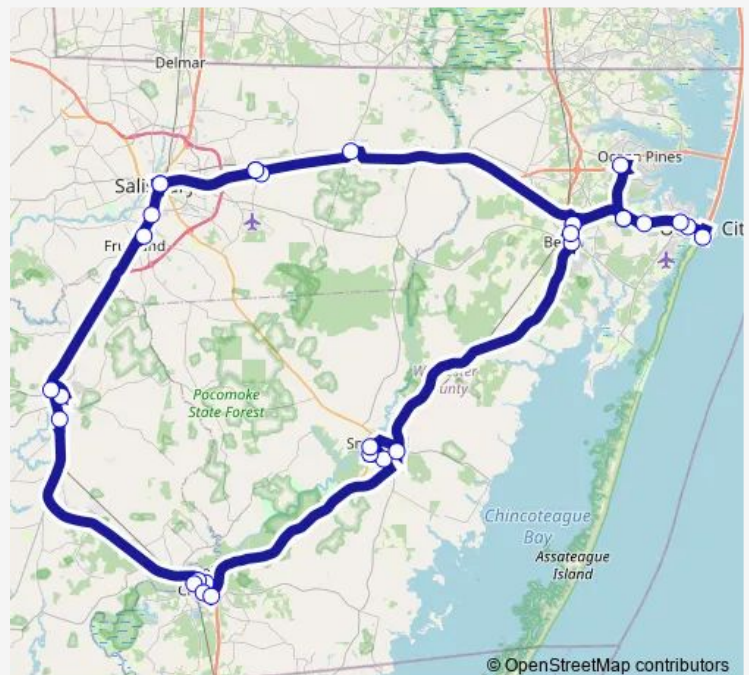

Bus 452 Salisbury-Pocomoke-Ocean City

[Go to website](#)

Direction

Shore Transit Bus Terminal — Shore Transit Bus Terminal

31 stops

[Open route schedule](#)

Shore Transit Bus Terminal

Calvert Street

Walmart - Berlin

West Ocean City Park and Ride

Ocean City Transfer Point

Route schedule

Shore Transit Bus Terminal — Shore Transit Bus Terminal

Monday 04:20-22:20

Tuesday 04:20-22:20

Wednesday 04:20-22:20

Thursday 04:20-22:20

Friday 04:20-22:20

Saturday 04:20-22:20

Sunday 04:20-22:20

Route info

Direction: Shore Transit Bus Terminal

Stops: 31

Trip Duration: 4 hour 9 min

452 — Salisbury-Pocomoke-Ocean City

White Marlin Mall (at Kfc)

Worcester Addiction Cooperative Services (Wac)

Walmart - Berlin

Ocean Pines Sports Core Pool

Atlantic General Hospital

Franklin Ave. (across from Medical Center