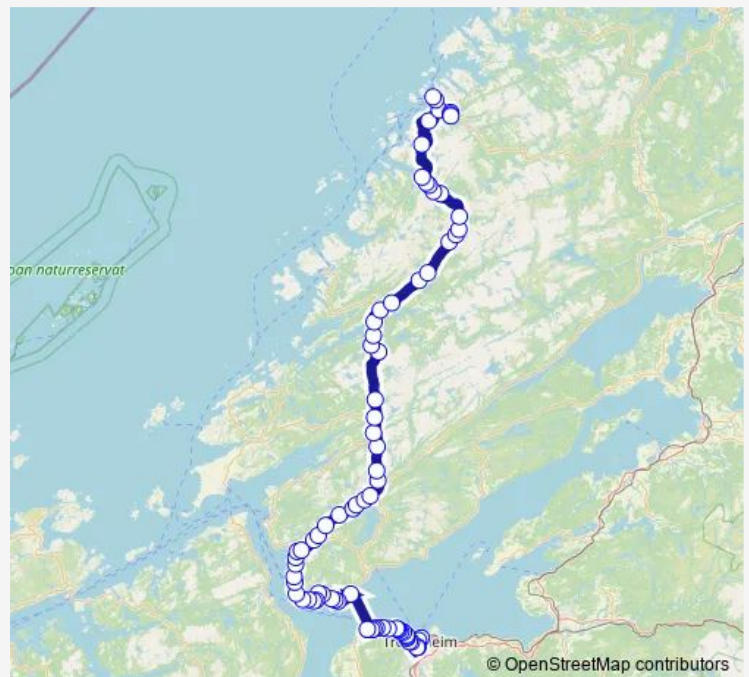

Berdal

Mikkelmo

Route schedule

Sandviksberget — Trondheim S

Monday	17:40
Tuesday	—
Wednesday	17:40
Thursday	17:40
Friday	—
Saturday	—
Sunday	17:40

Route info

Direction: Sandviksberget

Stops: 61

Trip Duration: 3 hour 43 min

■ 452 — Sandviksberget - Åfjord - Vanvikan / Trondheim

© OpenStreetMap contributors
BusMaps

Åfjord skystasjon

Arnevik

Mørre

Mørreaunet

Nordsetra