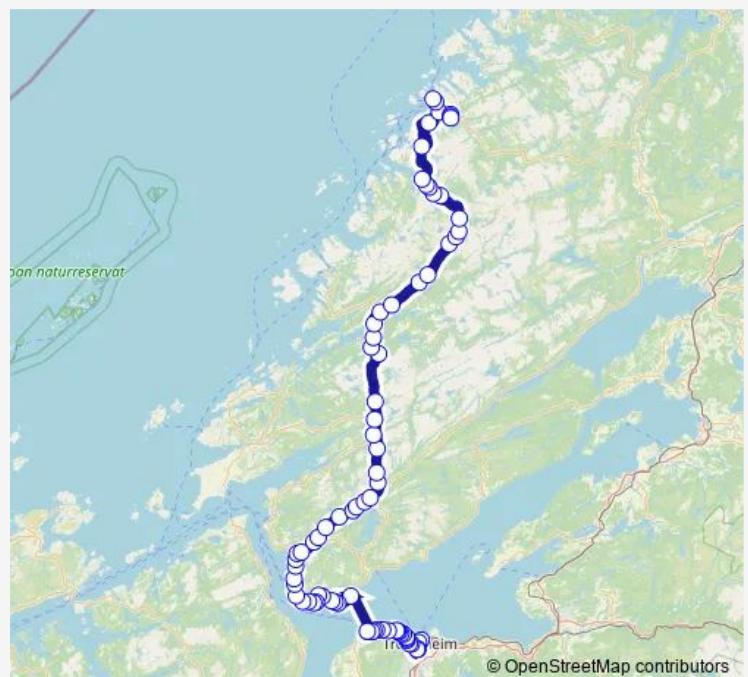

Flakk ferjekai

Rørvik ferjekai

Route schedule

Trondheim S — Sandviksberget

Monday 15:45-17:20

Tuesday 15:45

Wednesday 15:45

Thursday 15:45-17:20

Friday 15:45

Saturday 17:20

Sunday 17:20

Route info

Direction: Trondheim S

Stops: 76

Trip Duration: 4 hour 3 min

■ 452 — Sandviksberget - Åfjord - Vanvikan / Trondheim