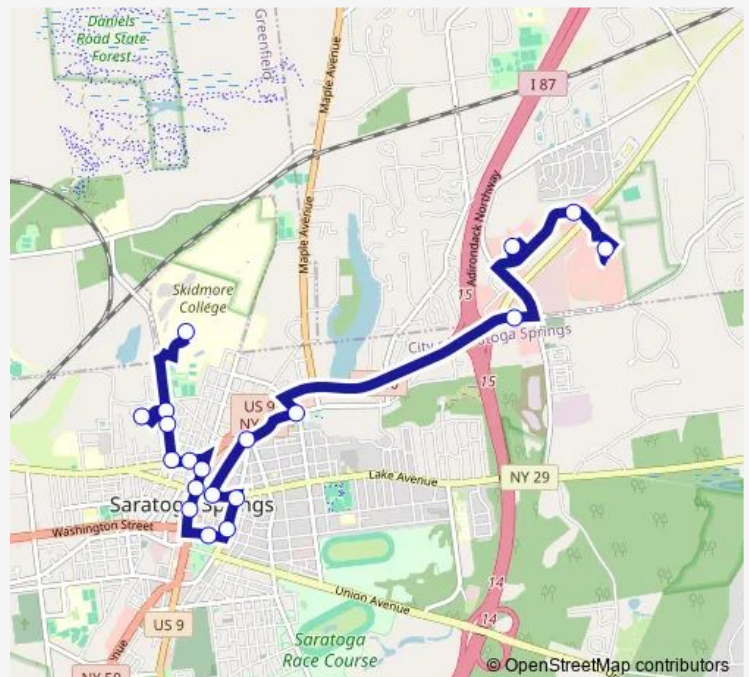

Spring St & Putnam St

Broadway & Division St

Broadway & Lake Ave

Broadway & Ellsworth Jones Pl

Van Dam St & Woodlawn Ave

Van Dam St & Clinton St

Clinton St & Vermont St

Clinton St & Embury Dr

Friday 08:45-20:20

Saturday 08:50-20:25

Sunday 08:50-18:10

Route info

Direction: Wilton Mall

Stops: 20

Trip Duration: 0 hour 29 min

452 — Skidmore College/Downtown Saratoga

Direction

92 East Ave — Skidmore College / Case Center

16 stops

[Open route schedule](#)

92 East Ave

Veterans Way & Excelsior Ave

Excelsior Ave & High Rock Ave

High Rock Ave & Nelson Ave

Lake Ave & Henry St

Lake Ave & Circular St

Circular St & Phila St

Spring St & Putnam St

Broadway & Division St

Broadway & Lake Ave

Broadway & Ellsworth Jones Pl

Van Dam St & Woodlawn Ave