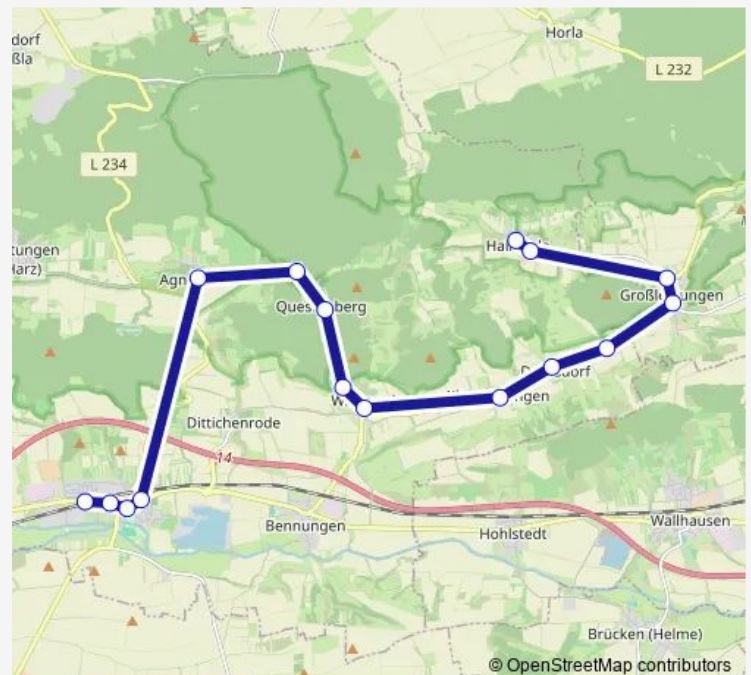

Questenberg, Wendeplatz

Agnesdorf

Roßla, Hallesche Str.

Roßla, Gemeinde

Roßla, Rosspassage

Roßla, Bf.

Route schedule

Hainrode, Wendeplatz — Roßla, Bf.

Monday —

Tuesday 07:35-10:07

Wednesday —

Thursday 07:35-10:07

Friday —

Saturday —

Sunday —

Route info

Direction: Hainrode, Wendeplatz

Stops: 16

Trip Duration: 0 hour 31 min

■ 452

BusMaps

Direction

Roßla, Bf. — Hainrode, Wendeplatz

16 stops

—

Route info

Direction: Roßla, Bf.

Stops: 16

Trip Duration: 0 hour 29 min

452 Bus time schedules and route maps are available in an offline PDF at busmaps.com. Use the busmaps.com website to see live bus times, train schedule or subway schedule, and step-by-step directions for all public transit in Sangerhausen