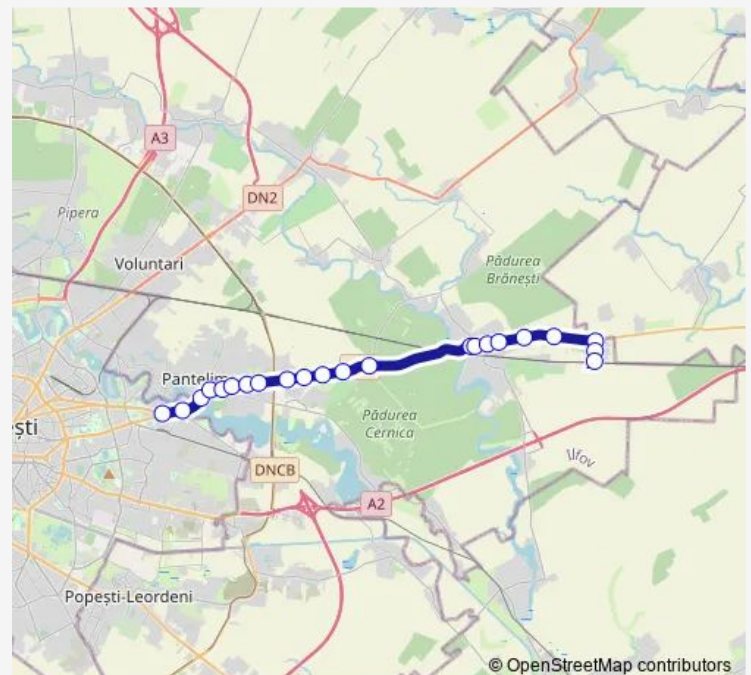

Saturday 05:30-23:05

Sunday 05:30-23:05

Route info

Direction: Pantelimon

Stops: 22

Trip Duration: 1 hour 10 min

Direction

Islaz — Pantelimon

22 stops

[Open route schedule](#)

Islaz

Gradinita Islaz

Strada 24 Ianuarie

Weber

Halelor

Negru Voda