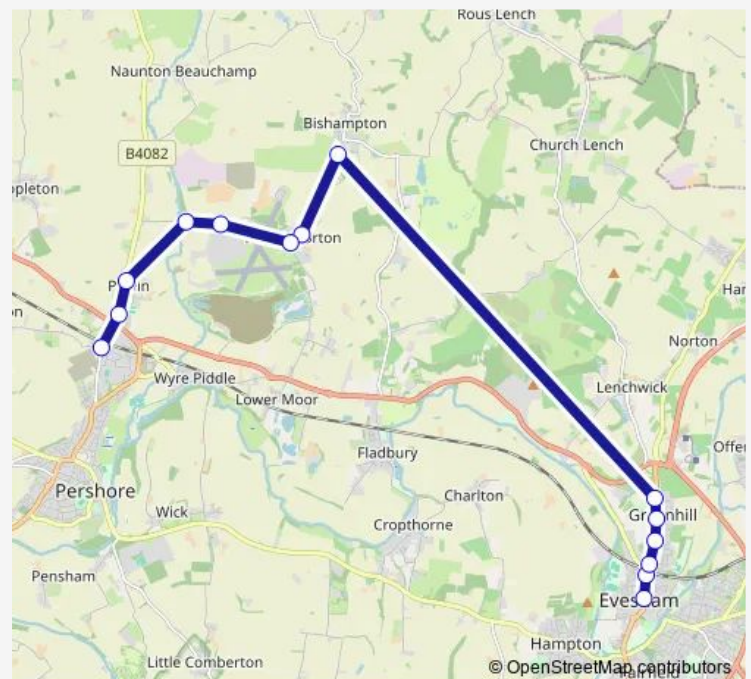

Tilesford Park

Coach & Horses

Crossroads

Pershore Railway Station

Route schedule

Evesham Bus Station — Pershore Railway Station

Monday 12:00

Tuesday 12:00

Wednesday 12:00

Thursday 12:00

Friday 12:00

Saturday 12:00

Sunday 12:00

Route info

Direction: Evesham Bus Station

Stops: 14

Trip Duration: 0 hour 30 min

564D — Evesham - Pershore

Direction

Bull's Head — Pershore Railway Station

29 stops

[Open route schedule](#)

Bull's Head

Stockwood Lane Junction

Route info

Direction: Bull's Head

Stops: 29

Trip Duration: 0 hour 52 min

Birlingham Close

Cornmore

Whitcroft Road

Pershore Railway Station