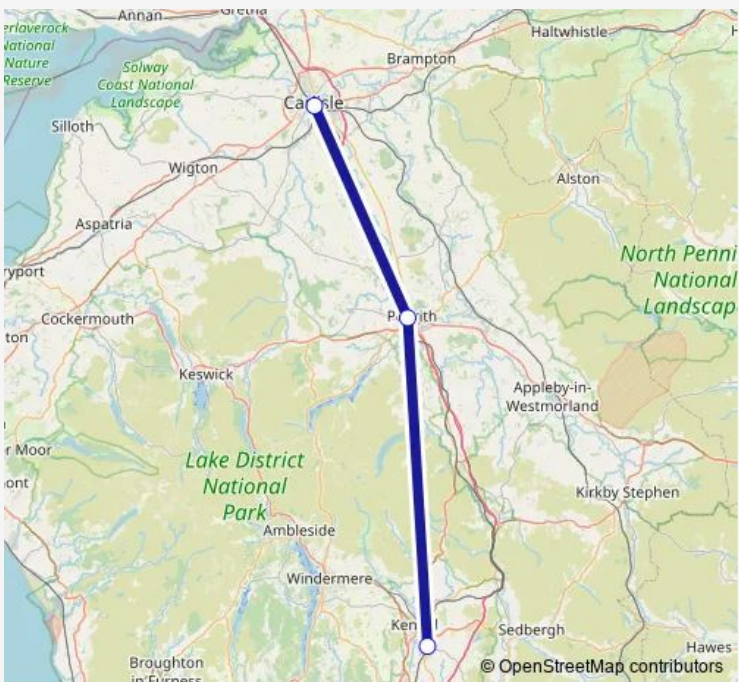

Rail Replacement Bus Service TransPennine Express Carlisle - Oxenholme Lake District

[Go to website](#)

Direction
Carlisle — Oxenholme Lake District

3 stops

[Open route schedule](#)

- Carlisle
- Penrith North Lakes
- Oxenholme Lake District

Route schedule
Carlisle — Oxenholme Lake District

Monday	—
Tuesday	—
Wednesday	—
Thursday	—
Friday	—
Saturday	05:45
Sunday	—

Route info

Direction: Carlisle

Stops: 3

Trip Duration: 1 hour 10 min

TransPennine Express Rail Replacement Bus Service time schedules and route maps are available in an offline PDF at busmaps.com. Use the busmaps.com website to see live bus times, train schedule or subway schedule, and step-by-step directions for all public transit in Carlisle