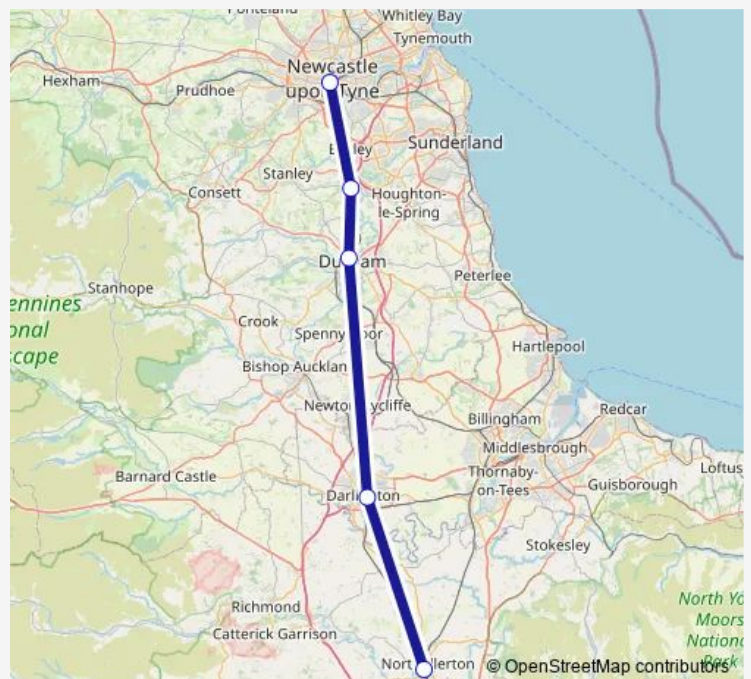

Rail Replacement Bus Service TransPennine Express Northallerton - Newcastle

[Go to website](#)

Direction

Northallerton — Newcastle

5 stops

[Open route schedule](#)

Northallerton

Darlington

Durham

Chester-le-Street

Newcastle

Route schedule

Northallerton — Newcastle

Monday	—
Tuesday	—
Wednesday	—
Thursday	—
Friday	—
Saturday	22:40
Sunday	—

Route info

Direction: Northallerton

Stops: 5

Trip Duration: 1 hour 50 min

TransPennine Express Rail Replacement Bus Service time schedules and route maps are available in an offline PDF at busmaps.com. Use the busmaps.com website to see live bus times, train schedule or subway schedule, and step-by-step directions for all public transit in Darlington