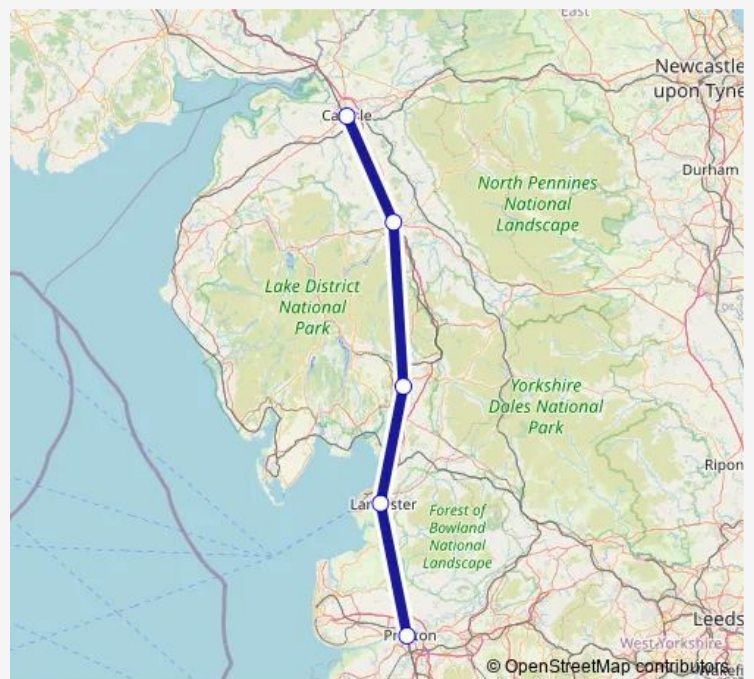

### Route info

Direction: Carlisle

Stops: 5

Trip Duration: 2 hour 35 min

■ TransPennine Express — Preston - Carlisle

**Direction**

Preston — Carlisle

5 stops

[Open route schedule](#)

Preston

Lancaster

Oxenholme Lake District

Penrith North Lakes

Carlisle