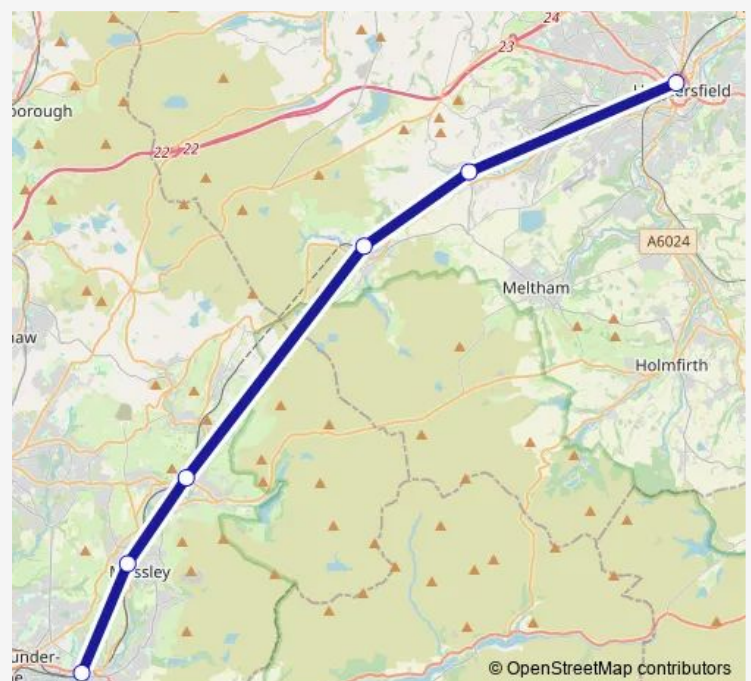

### Route schedule

Stalybridge — Huddersfield

Monday	23:52
Tuesday	23:52
Wednesday	23:52
Thursday	23:52
Friday	—
Saturday	06:25-23:25
Sunday	09:30-23:30

### Route info

Direction: Stalybridge

Stops: 6

Trip Duration: 1 hour 4 min

TransPennine Express — Stalybridge - Huddersfield

**Direction**

Huddersfield — Stalybridge

6 stops