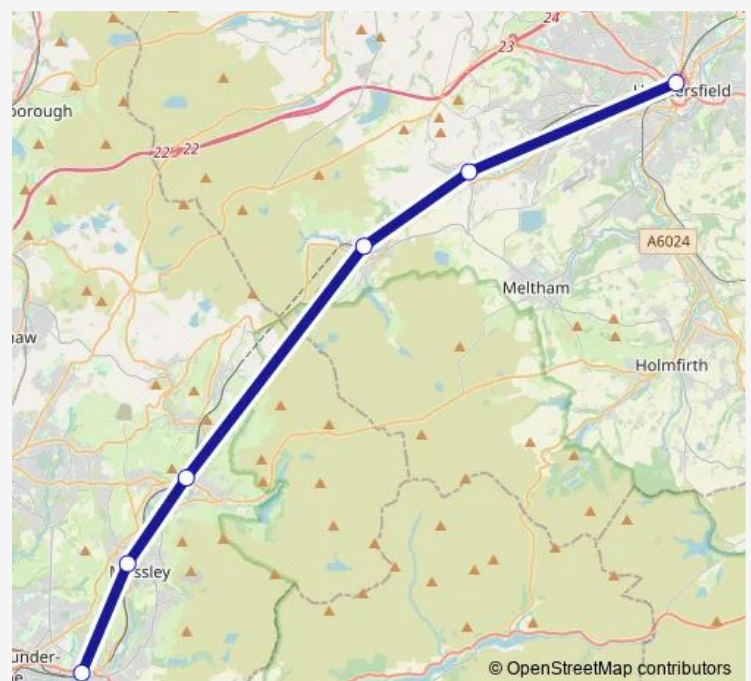

Rail Replacement Bus Service TransPennine Express Stalybridge - Huddersfield

[Go to website](#)

Direction

Stalybridge — Huddersfield

6 stops

[Open route schedule](#)

Stalybridge

Mossley (Manchester)

Greenfield

Marsden

Slaithwaite

Huddersfield

Route schedule

Stalybridge — Huddersfield

Monday	23:52-23:55
Tuesday	23:52-23:55
Wednesday	23:52-23:55
Thursday	23:52-23:55
Friday	23:55
Saturday	06:20-23:25
Sunday	09:30-23:30

Route info

Direction: Stalybridge

Stops: 6

Trip Duration: 1 hour 4 min

TransPennine Express — Stalybridge - Huddersfield

Direction

Huddersfield — Stalybridge

2 stops

Stops: 2

Trip Duration: 0 hour 50 min

Direction

Huddersfield — Stalybridge

6 stops

[Open route schedule](#)

Huddersfield

Slaithwaite