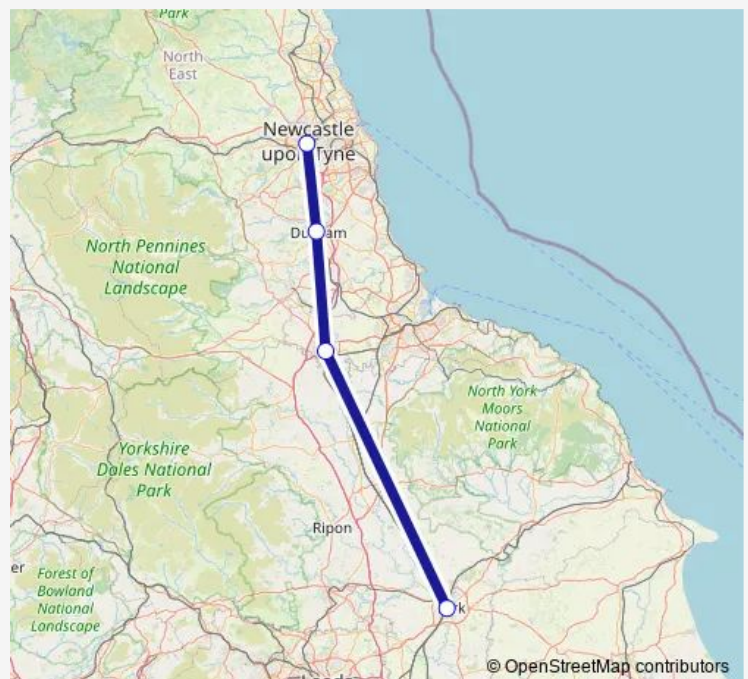

### Route schedule

Newcastle — York

Monday	03:05-03:25
Tuesday	—
Wednesday	—
Thursday	—
Friday	—
Saturday	04:50-21:05
Sunday	07:00-22:20

### Route info

Direction: Newcastle

Stops: 5

Trip Duration: 2 hour 30 min

TransPennine Express — Newcastle - York

**Direction**

Newcastle — York

6 stops

## Route info

Direction: Newcastle

Stops: 6

Trip Duration: 2 hour 55 min

**Direction**

undefined — undefined

0 stops

[Open route schedule](#)

## Route info

Direction: York

Stops: 7

Trip Duration: 2 hour 42 min

**Direction**

undefined — undefined

0 stops

[Open route schedule](#)**Route schedule**