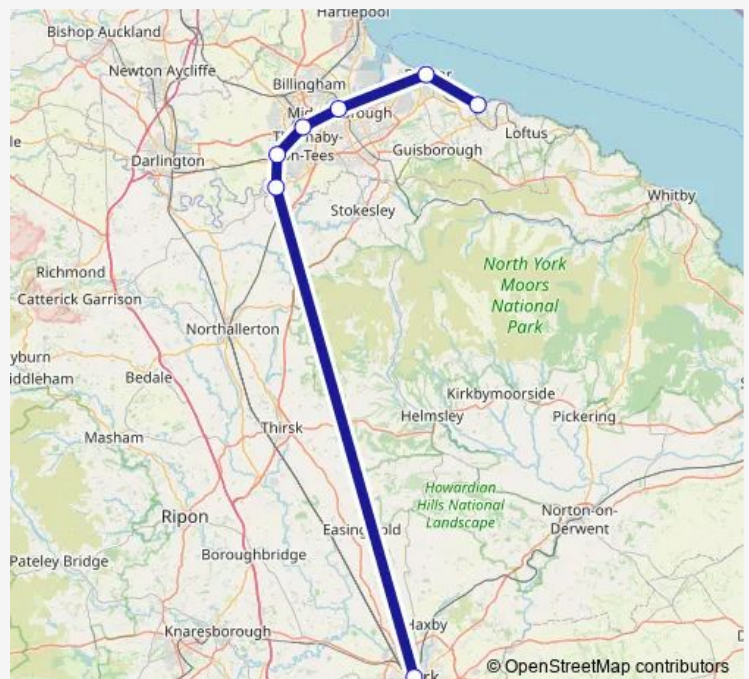

Rail Replacement Bus Service TransPennine Express Saltburn - York

[Go to website](#)

Direction

Saltburn — York

7 stops

[Open route schedule](#)

Saltburn

Redcar Central

Middlesbrough

Thornaby

Eaglescliffe

Yarm

York

Route schedule

Saltburn — York

Monday —

Tuesday —

Wednesday —

Thursday —

Friday —

Saturday —

Sunday

23:11

Route info

Direction: Saltburn

Stops: 7

Trip Duration: 2 hour 10 min

■ TransPennine Express — Saltburn - York

TransPennine Express Rail Replacement Bus Service time schedules and route maps are available in an offline PDF at busmaps.com. Use the busmaps.com website to see live bus times, train schedule or subway schedule, and step-by-step directions for all public transit in Middlesbrough