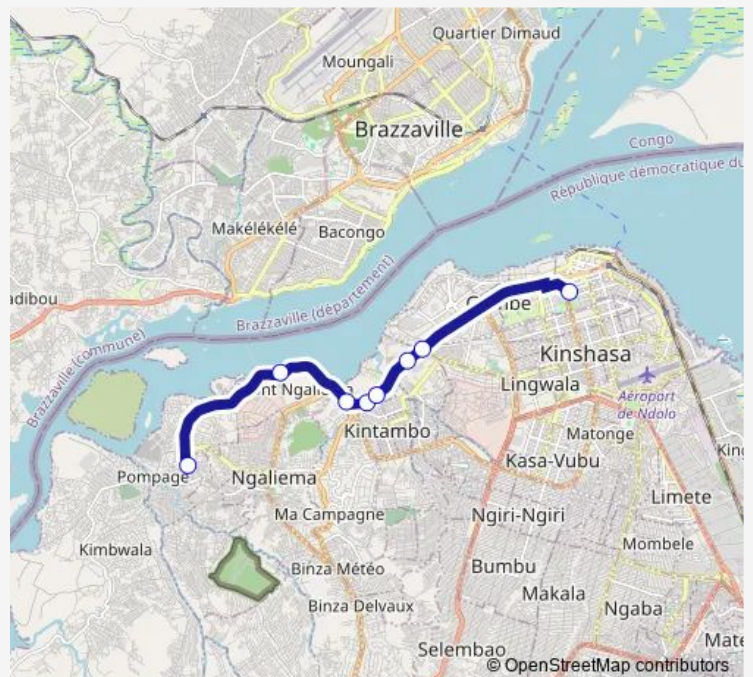

Bus Gombe Centre Ville _ TO _ Mama Yemo

[Go to website](#)

Direction

unknown — unknown

8 stops

[Open route schedule](#)

unknown

unknown

Monday 15:15

Tuesday 15:15

Wednesday 15:15

Thursday 15:15

Friday 15:15

Saturday —

Sunday —

Route info

Direction: unknown

Stops: 8

Trip Duration: 0 hour 48 min

■ Gombe Centre Ville _ TO _ Mama Yemo

Direction

unknown — unknown

8 stops

[Open route schedule](#)

Sunday —

Route info

Direction: unknown

Stops: 8

Trip Duration: 0 hour 48 min

Direction

unknown — unknown

4 stops