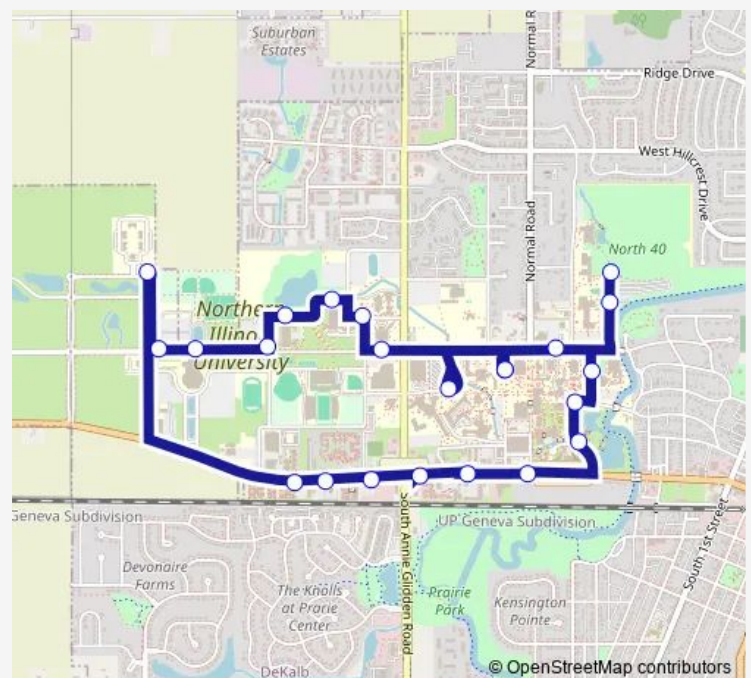

### Route schedule

Holmes Student Center (HSC) - 2R / 2L Stop #621 —  
Holmes Student Center (HSC) - 2R / 2L Stop #621

Monday 07:00-23:30

Tuesday 07:00-23:30

Wednesday 07:00-23:30

Thursday 07:00-23:30

Friday 07:00-23:30

Saturday 07:00-23:30

Sunday 07:30-23:30

### Route info

Direction: Holmes Student Center (HSC) - 2R / 2L Stop  
#621

Stops: 23

Trip Duration: 0 hour 25 min

2L

Kishwaukee Dr at Barsema Hall/Engineering Building - NB  
Stop #448

Kishwaukee Dr at Anderson Hall - SB Stop #449

Lucinda Ave. at Garden Rd (Health Services) - WB- Stop  
#450

Holmes Student Center (HSC) - 2R / 2L Stop #621

2L Bus time schedules and route maps are available in an offline PDF at [busmaps.com](https://busmaps.com). Use the [busmaps.com](https://busmaps.com) website to see live bus times, train schedule or subway schedule, and step-by-step directions for all public transit in Sycamore