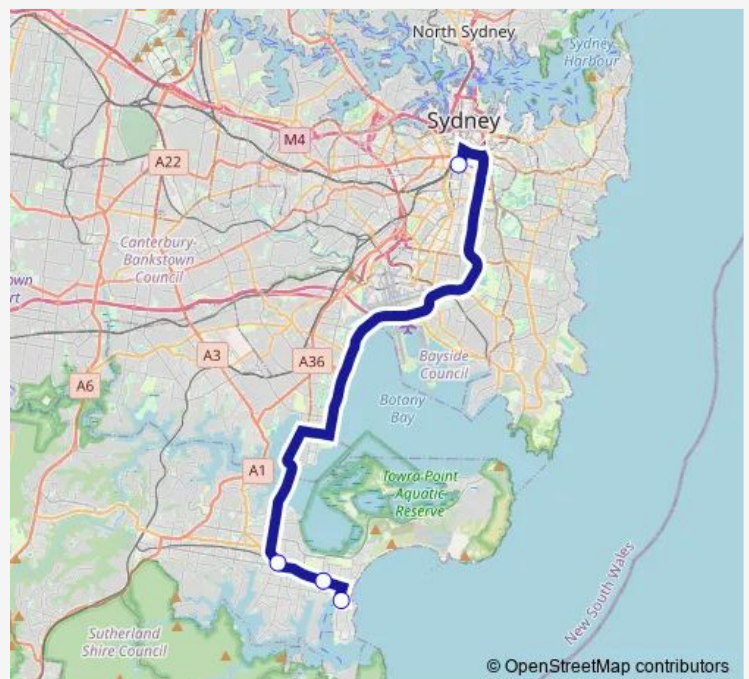

Rail Replacement Bus Service 1t4 Cronulla, then Woolooware, Caringbah, Central

[Go to website](#)

Direction

Cronulla Station, Cronulla St — Central Station, Chalmers St, Stand G

4 stops

[Open route schedule](#)

Cronulla Station, Cronulla St

Woolooware Oval, Kingsway

Kingsway Opp Caringbah Station

Central Station, Chalmers St, Stand G

Route schedule

Cronulla Station, Cronulla St — Central Station, Chalmers St, Stand G

Monday —

Tuesday —

Wednesday —

Thursday —

Friday —

Saturday 04:15-01:00⁺¹

Sunday 04:15-01:00⁺¹

Route info

Direction: Cronulla Station, Cronulla St

Stops: 4

Trip Duration: 0 hour 50 min

Direction

Chalmers St Opp Bedford St — Cronulla Station, Cronulla St

4 stops

[Open route schedule](#)

Chalmers St Opp Bedford St