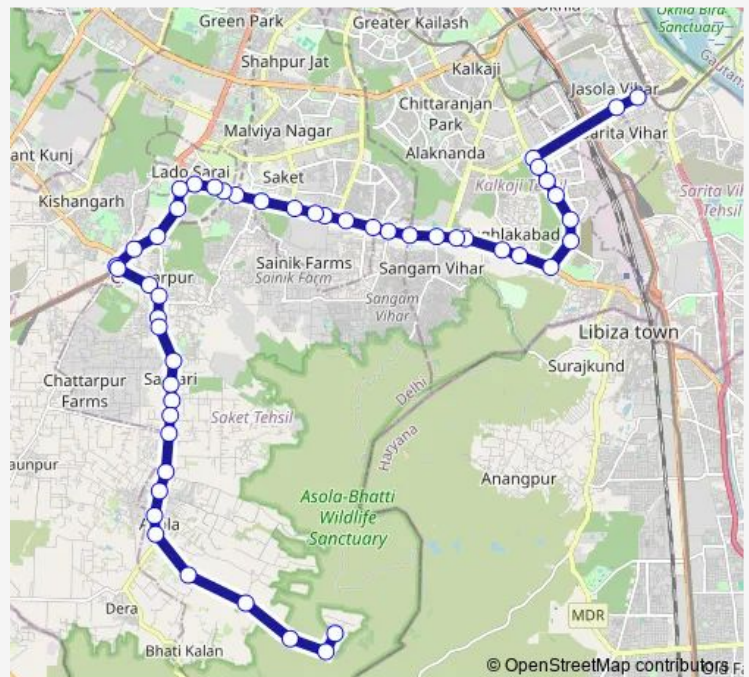

Saket Crossing

### Route schedule

Jasola Vihar — bhati mines

Monday 05:30-20:00

Tuesday 05:30-20:00

Wednesday 05:30-20:00

Thursday 05:30-20:00

Friday 05:30-20:00

Saturday 05:30-20:00

### Route info

Direction: Jasola Vihar

Stops: 50

Trip Duration: 1 hour 55 min

434up

Maidan Garhi Crossing (SDM Court)

Saket Metro Sation

Saidulajab