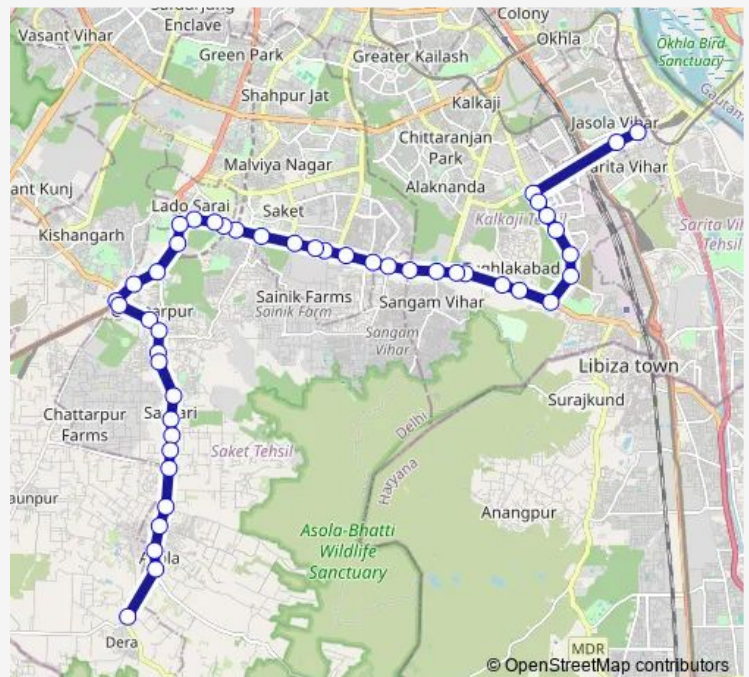

Ambedkar Nagar Terminal / Dipsar

Asian Market

Saket Crossing

Route schedule

Jasola Vihar — Dera Village Terminal

Monday 06:45-21:05

Tuesday 06:45-21:05

Wednesday 06:45-21:05

Thursday 06:45-21:05

Friday 06:45-21:05

Saturday 06:45-21:05

Sunday 06:45-21:05

Route info

Direction: Jasola Vihar

Stops: 46

Trip Duration: 1 hour 39 min

Route info

Direction: Jasola Vihar

Stops: 46

Trip Duration: 1 hour 39 min

Dhaura Peer / Lado Sarai

Ahinsa Sthal

Delhi Jal Board (MG Road)

Qutub Minar Metro Station