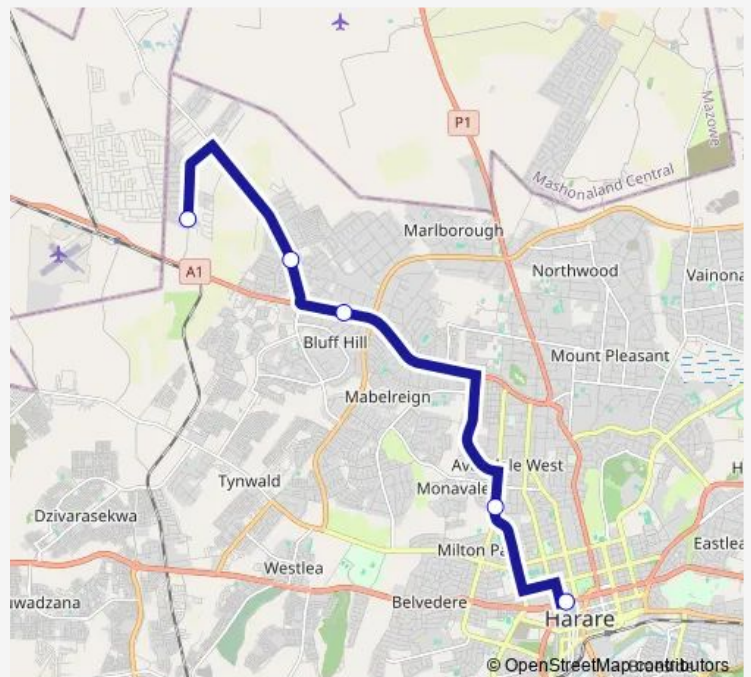

Direction

Goodhope Hub — Parklane Hub

5 stops

[Open route schedule](#)

Goodhope Hub

Westgate Red Roofs

Lomagundi Road

Christchurch Avenue

Parklane Hub

Route schedule

Goodhope Hub — Parklane Hub

Monday 16:19

Tuesday 16:19

Wednesday 16:19

Thursday 16:19

Friday 16:19

Saturday 16:19

Sunday 16:19

Route info

Direction: Goodhope Hub

Stops: 5

Trip Duration: 0 hour 41 min

Goodhope to Parklane Hub

Communal Taxi Service time schedules and route maps are available in an offline PDF at busmaps.com. Use the busmaps.com website to see live bus times, train schedule or subway schedule, and step-by-step directions for all public transit in Harare