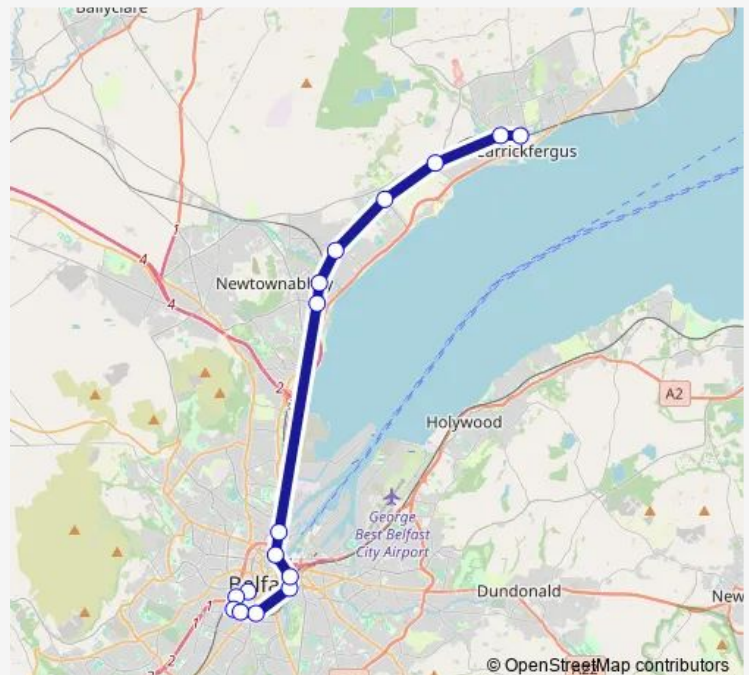

Rail 1_GC->CS Great Victoria Street - Carrickfergus

[Go to website](#)

Direction

Great Victoria Street — Carrickfergus

16 stops

[Open route schedule](#)

Great Victoria Street

Westlink Junction

Bleach Green Junction

Jordanstown

Greenisland

Trooperslane

Clipperstown

Carrickfergus

Route schedule

Great Victoria Street — Carrickfergus

Monday 07:18-17:15

Tuesday 07:18-17:15

Wednesday 07:18-17:15

Thursday 07:18-17:15

Friday 07:18-17:15

Saturday —

Sunday —

Route info

Direction: Great Victoria Street

Stops: 16

Trip Duration: 0 hour 35 min

1_GC->CS — Great Victoria Street - Carrickfergus

1_GC->CS Rail time schedules and route maps are available in an offline PDF at busmaps.com. Use the busmaps.com website to see live bus times, train schedule or subway schedule, and step-by-step directions for all public transit in Belfast