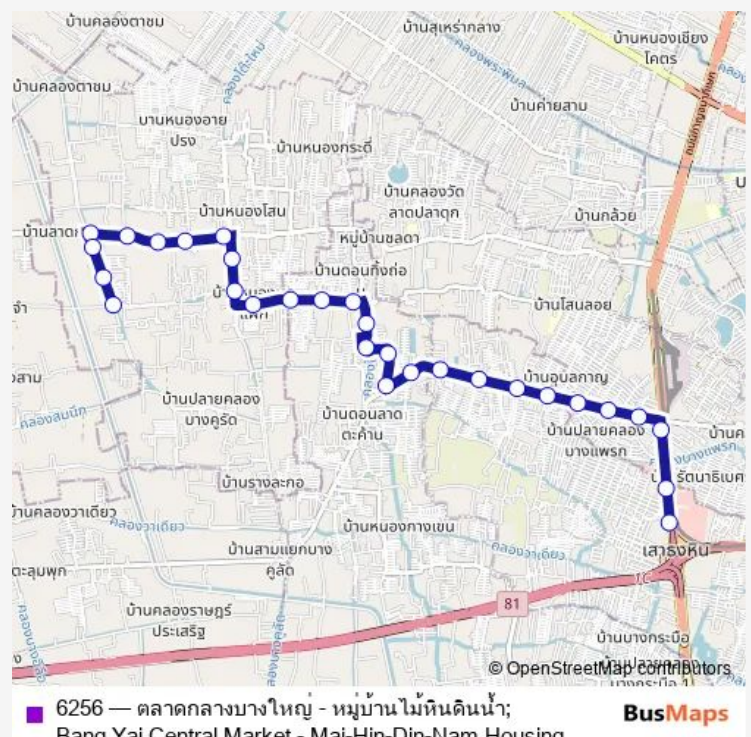

### Route schedule

ตลาดบางใหญ่;Bang Yai Market — จุดขึ้นลง;visual stop

Monday 00:00

Tuesday 00:00

Wednesday 00:00

Thursday 00:00

Friday 00:00

Saturday 00:00

### Route info

Direction: ตลาดบางใหญ่;Bang Yai Market

Stops: 29

Trip Duration: 0 hour 56 min

จุดขึ้นลง;visual stop

จุดขึ้นลง;visual stop

จุดขึ้นลง;visual stop

จุดขึ้นลง;visual stop