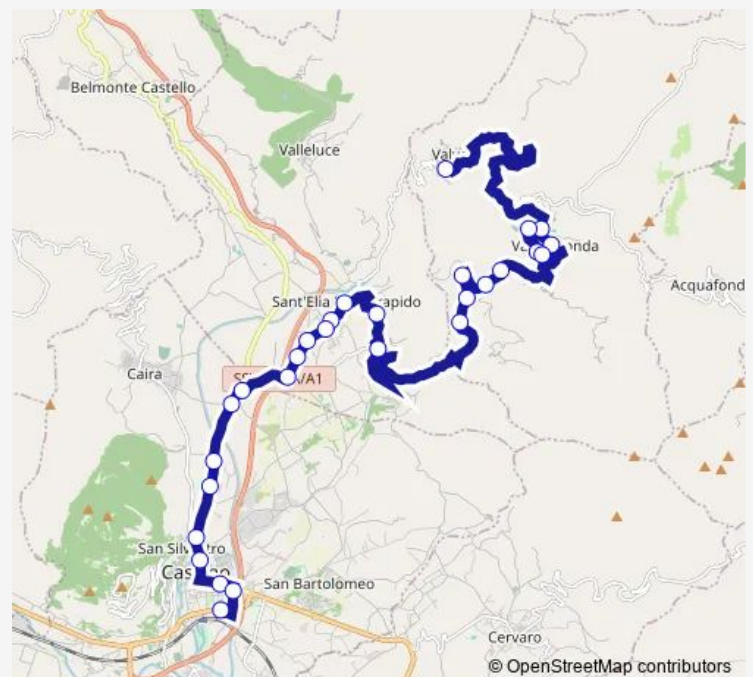

SANT'ELIA | Via Chiusanova Via San Paolo # f7982

CASSINO | Via Chiusanova Via Sferracavalli # f7983

CASSINO | Via Sferracavalli Via Laro # f7679

### Route schedule

VALLEROTONDA | Valvori # f7991 — Cassino | Viale Garigliano Via Volturno # f4412

Monday 10:40-15:20

Tuesday 10:40-15:20

Wednesday 10:40-15:20

Thursday 10:40-15:20

Friday 10:40-15:20

Saturday 10:40-14:50

### Route info

Direction: VALLEROTONDA | Valvori # f7991

Stops: 28

Trip Duration: 0 hour 55 min

Valvori - Cassino # Cs102d

CASSINO | Via Sferracavalli Via Cimino # f7680

CASSINO | Via Sferracavalli (Acquapark) # f7681